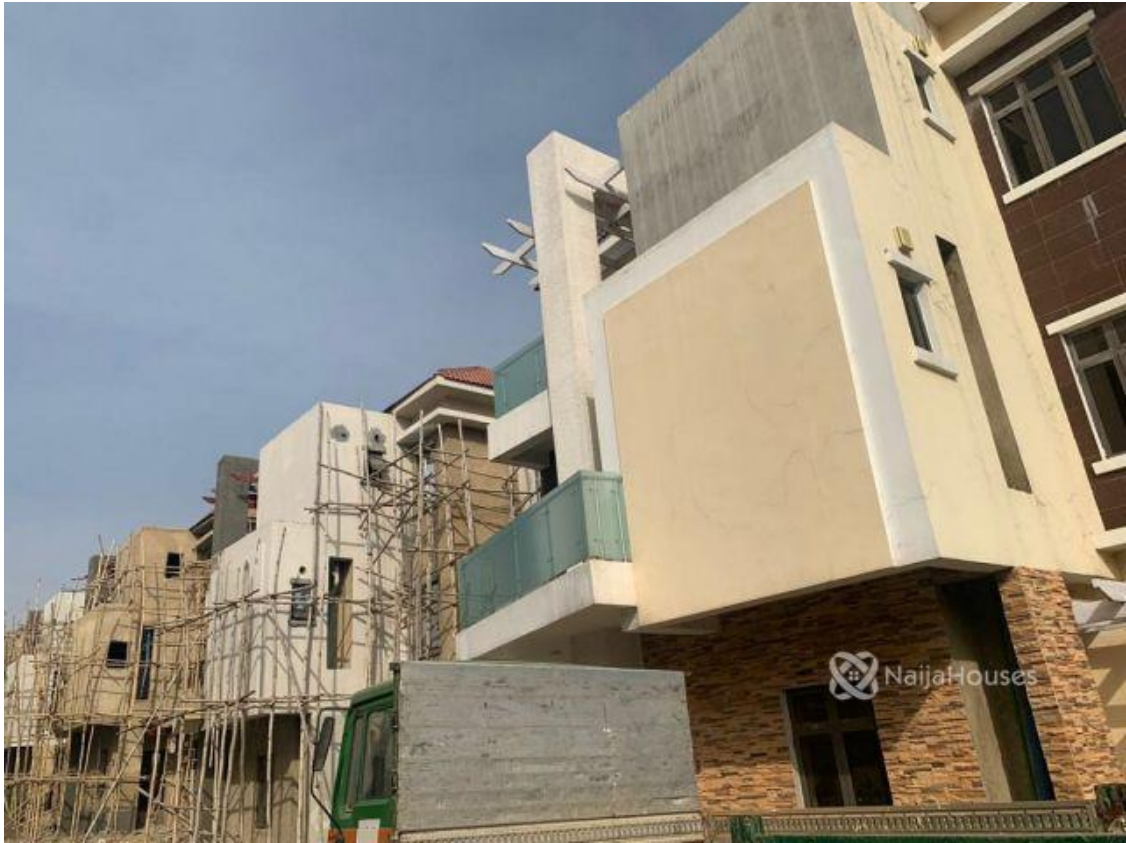

Zango Daura, #12, Abuja, Abuja FCT

Zango Daura, #12, Abuja, Abuja FCT

NGN 170,000,000.00

Japhet Raishiwe

Nigeria

Mobile: 07056144444

Office:

Fax:

japhet.raishiwe@themlsproperties.com