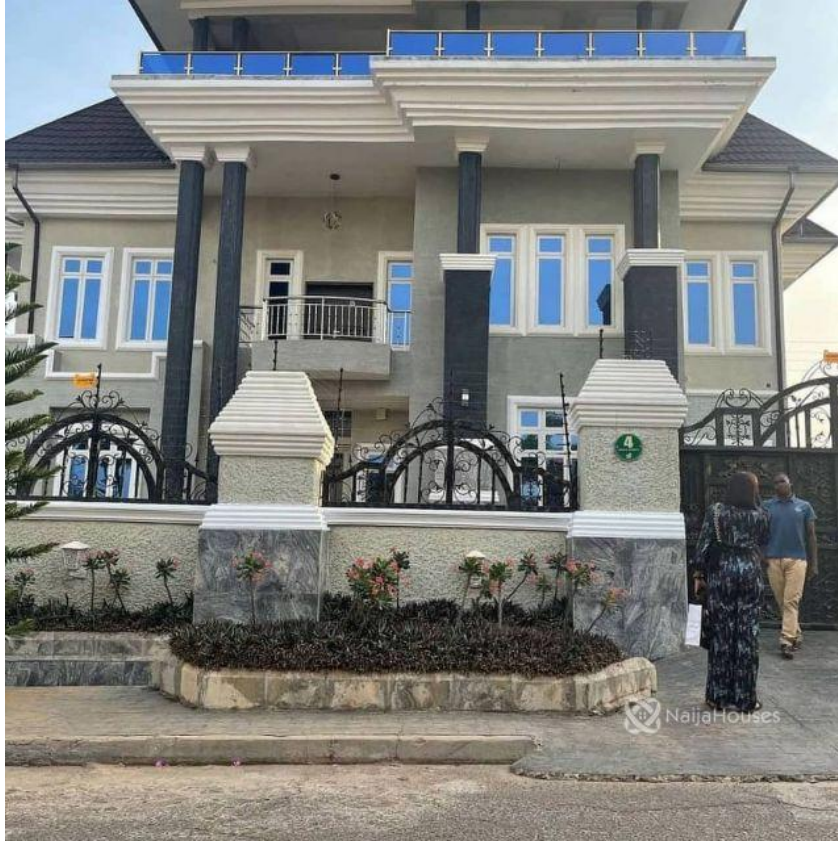

Wuse Zone 6, Abuja, Abuja FCT

Wuse Zone 6, Abuja, Abuja FCT

NGN 360,000,000.00

Mustapha Muhammed Etudaiye

Nigeria

Mobile: 08064792794

Office:

Fax:

A Luxury 6 Bedroom duplex FEATURES: Cinema Adequate parking space Provison for a gym Well secured.

Property Summary

Features

No Records Found

Property ID:	P0303112040
Category:	For Sale
Market Status:	Active
Listed Price:	360000000
Year Built:	
Property Size:	Sq m
Building Size:	Sq m
Lot Size:	Sq m
Price per Sq. Meter:	
Bedroom:	6
Bathroom:	
Toilets:	
Parking:	
Service Fee:	
Other Fee:	
Tax Per Annum:	
Insurance Per Annum:	
HOA Per Annum:	