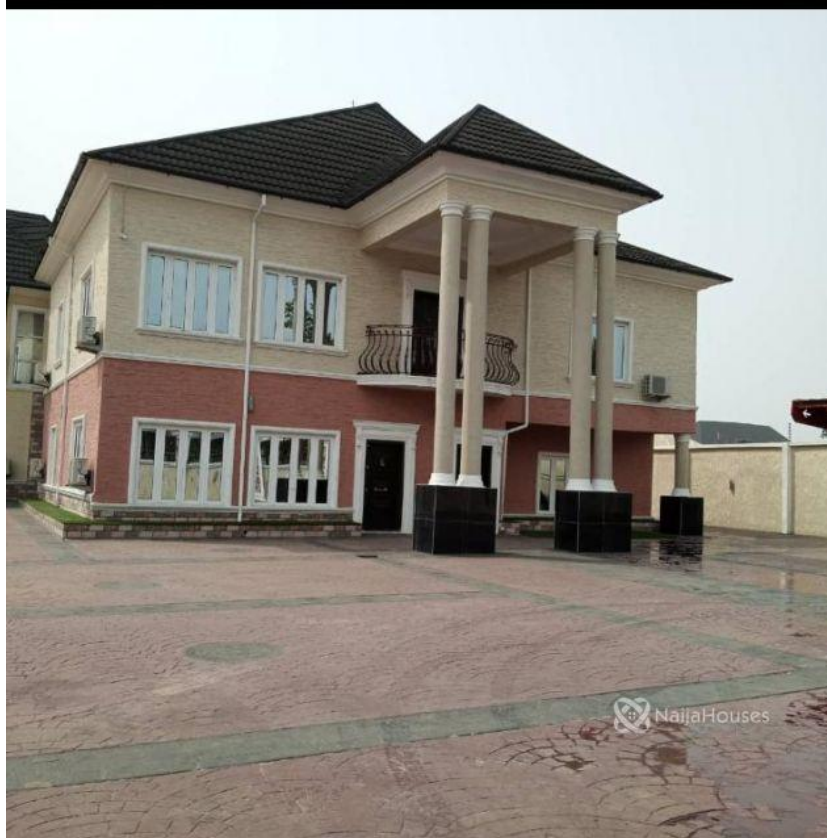

Works Layout, Owerri, Imo

Works Layout, Owerri, Imo

NGN 350,000,000.00

Dorcas Danladi
Nigeria

Mobile: 08082284852
Office:
Fax:
Dorcas.danladi@themlsproperties.com

Property Details

Category **For Sale**

Status **Active**

Price/Sq Ft ₦

On
naijahouses.com
969 days

Type **Duplex**

Built

6-Bedroom Mansion sitting on a land size of 1500 sqm at Works layout Area off Imsu Junction , Owerri. it has 3 living rooms, 1 guest house, fully furnished with A.c , CCTV, and the document is Cof O Price: 350,000,000