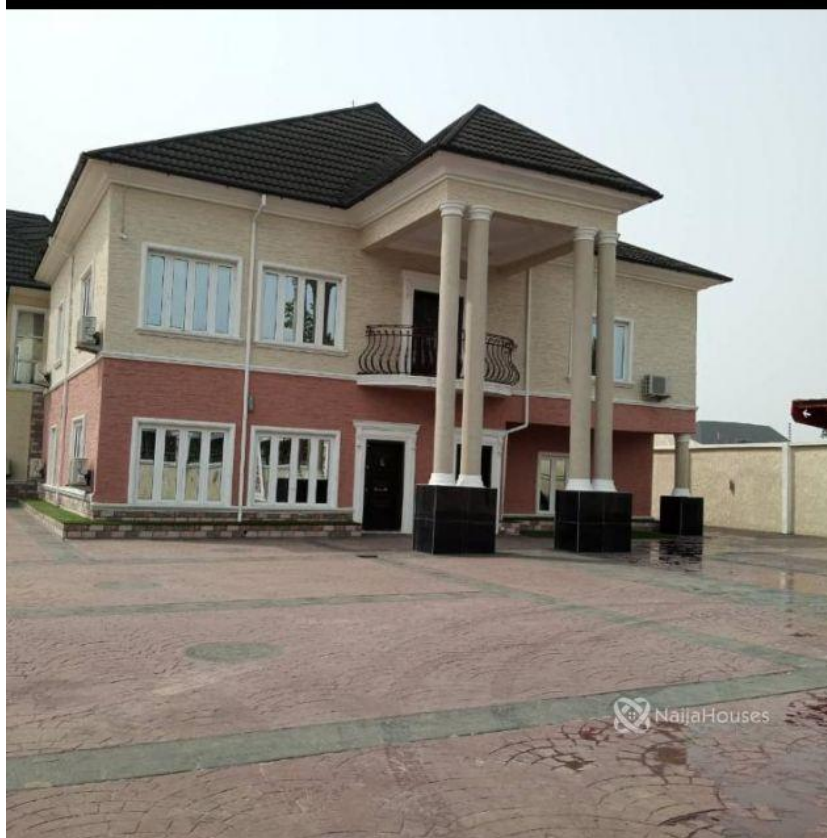

Works Layout, Owerri, Imo

Works Layout, Owerri, Imo

NGN 350,000,000.00

Dorcas Danladi
Nigeria

Mobile: 08082284852
Office:
Fax:
Dorcas.danladi@themlsproperties.com