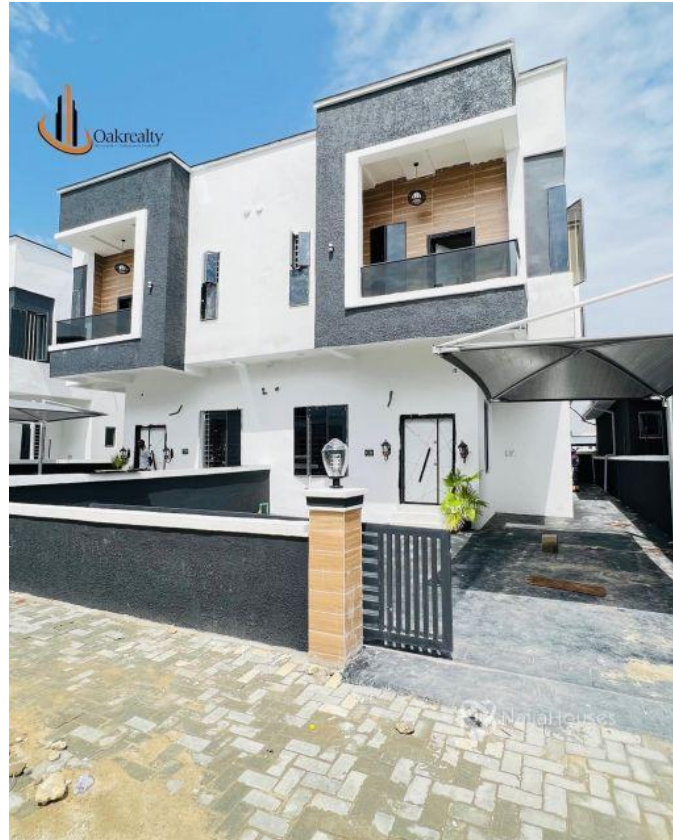

Within A Gated Community By 2nd Toll Gate, Lekki, Lagos

Within A Gated Community By 2nd Toll Gate, Lekki, Lagos

NGN 75,000,000.00

Sunday Ibok

Mobile: 07067251489
Office:
Fax:
ubong.ibok@gmail.com

Property Details

Category **For Sale**

Status **Active**

Price/Sq Ft ₦

On
naijahouses.com
827 days

Type **Duplex**

Built **2022**

4 bedrooms Semi Detached Duplex

Property Summary

Features

No Records Found

Property ID:	P7390115672
Category:	For Sale
Market Status:	Active
Listed Price:	75000000
Year Built:	2022
Property Size:	Sq m
Building Size:	Sq m
Lot Size:	Sq m
Price per Sq. Meter:	
Bedroom:	4
Bathroom:	4
Toilets:	5
Parking:	2
Service Fee:	
Other Fee:	
Tax Per Annum:	
Insurance Per Annum:	
HOA Per Annum:	