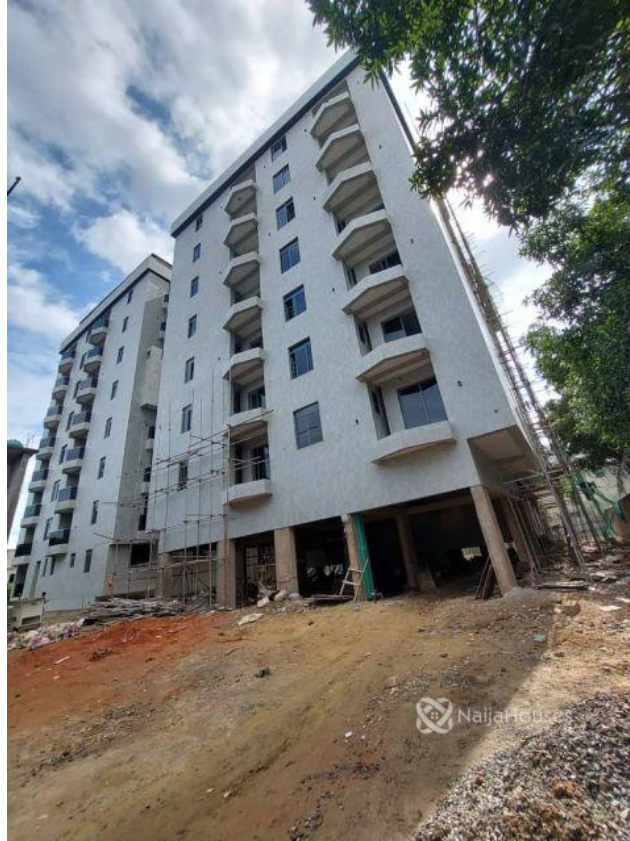

Victoria Island, Victoria Island, Lagos

Victoria Island, Victoria Island, Lagos

NGN 300,000,000.00

Dorcas Danladi
Nigeria

Mobile: 08082284852
Office:
Fax:
Dorcas.danladi@themlsproperties.com