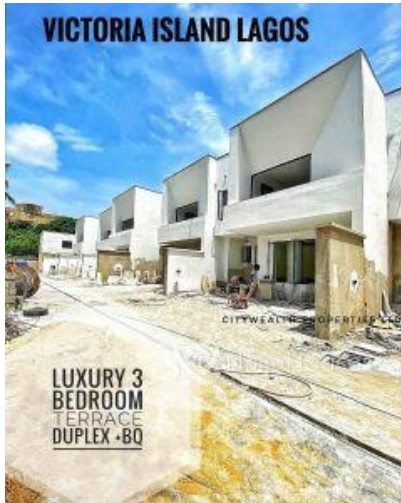

Property Summary

Features

No Records Found

Property ID:	P8866702324
Category:	For Sale
Market Status:	Active
Listed Price:	185000000
Year Built:	
Property Size:	Sq m
Building Size:	Sq m
Lot Size:	Sq m
Price per Sq. Meter:	
Bedroom:	3
Bathroom:	
Toilets:	
Parking:	
Service Fee:	
Other Fee:	
Tax Per Annum:	
Insurance Per Annum:	
HOA Per Annum: