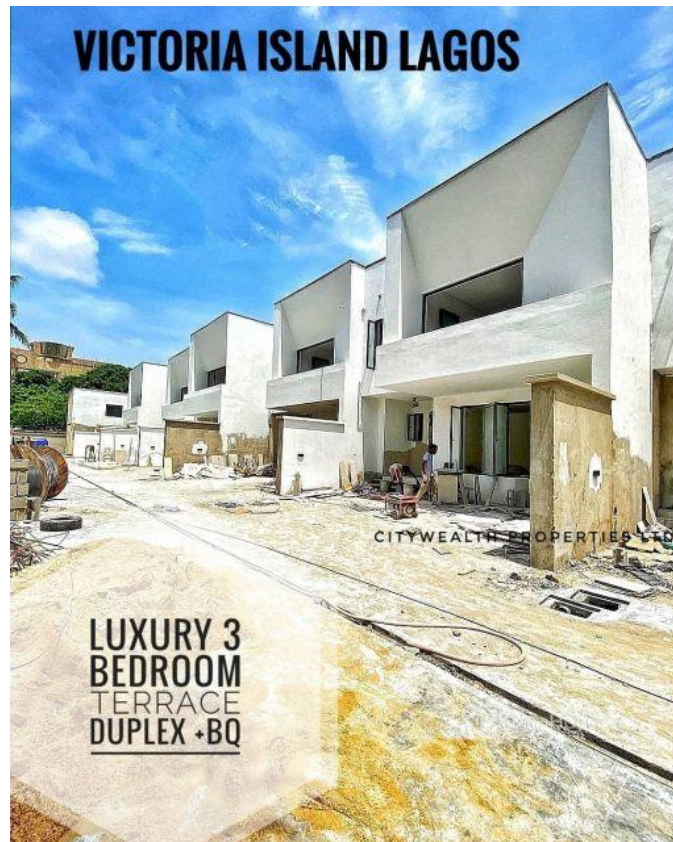

VICTORIA ISLAND LAGOS, Lekki, Lekki, Lagos

VICTORIA ISLAND LAGOS, Lekki, Lekki, Lagos

NGN 185,000,000.00

CityWealth Consult
Nigeria

Mobile: 08035226545
Office:
Fax:
citywealthconsult@gmail.com