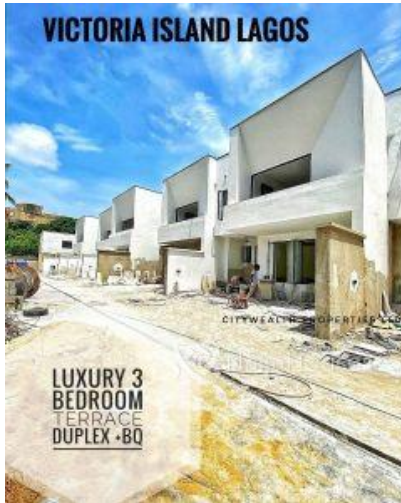

Category **For Sale**

Status **Active**

Price/Sq Ft ₦

On
naijahouses.com
1207 days

Type **Duplex**

Built

FOR SALE | VICTORIA ISLAND LAGOS

Property Summary