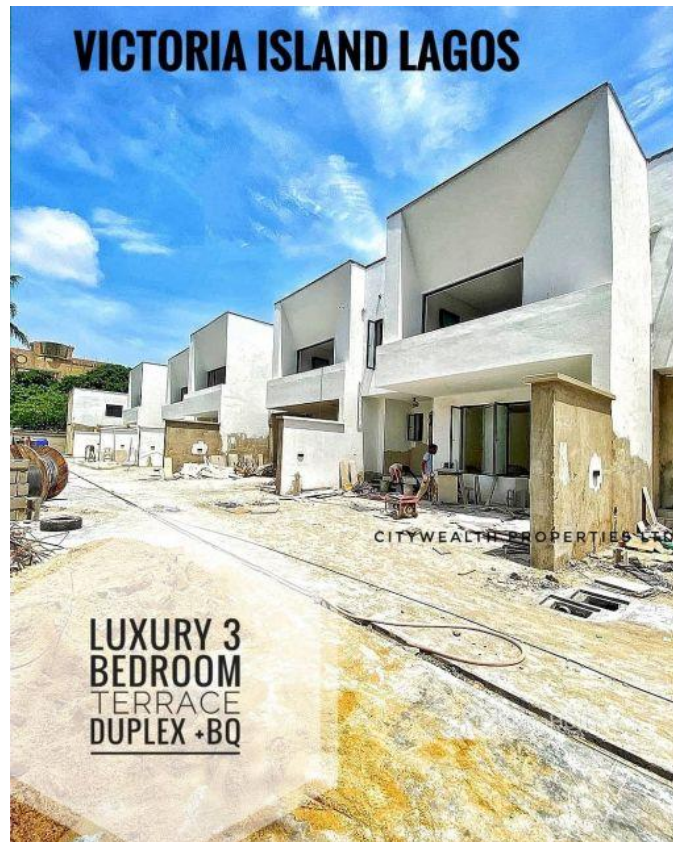

## VICTORIA ISLAND LAGOS, Lekki, Lekki, Lagos

## Property Details

Category **For Sale**

Status **Active**

Price/Sq Ft ₦

On  
naijahouses.com  
**1258 days**

Type **Duplex**

Built

FOR SALE | VICTORIA ISLAND LAGOS

## Property Photos