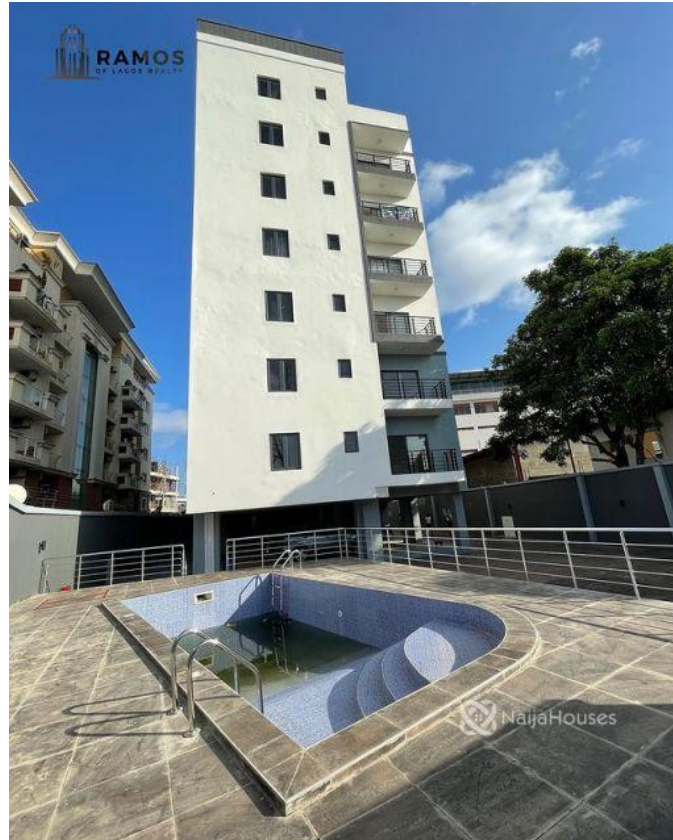

VI, Victoria Island, Lagos

VI, Victoria Island, Lagos

NGN 105,000,000.00

Ramos Of Lagos Realty
Nigeria

Mobile: 08133355522
Office:
Fax:
info@ramosofrealty.com