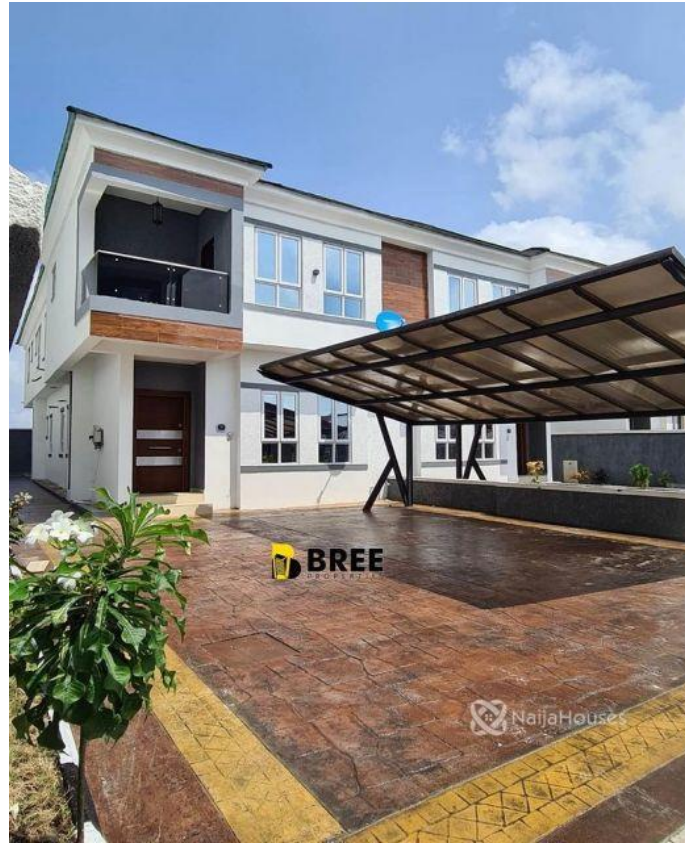

VGC, Lekki, Lekki, Lekki, Lagos

VGC, Lekki, Lekki, Lekki, Lagos

NGN 95,000,000.00

Bree Properties

Nigeria

Mobile: 08034775667

Office:

Fax:

Breepropertiesng@yahoo.com