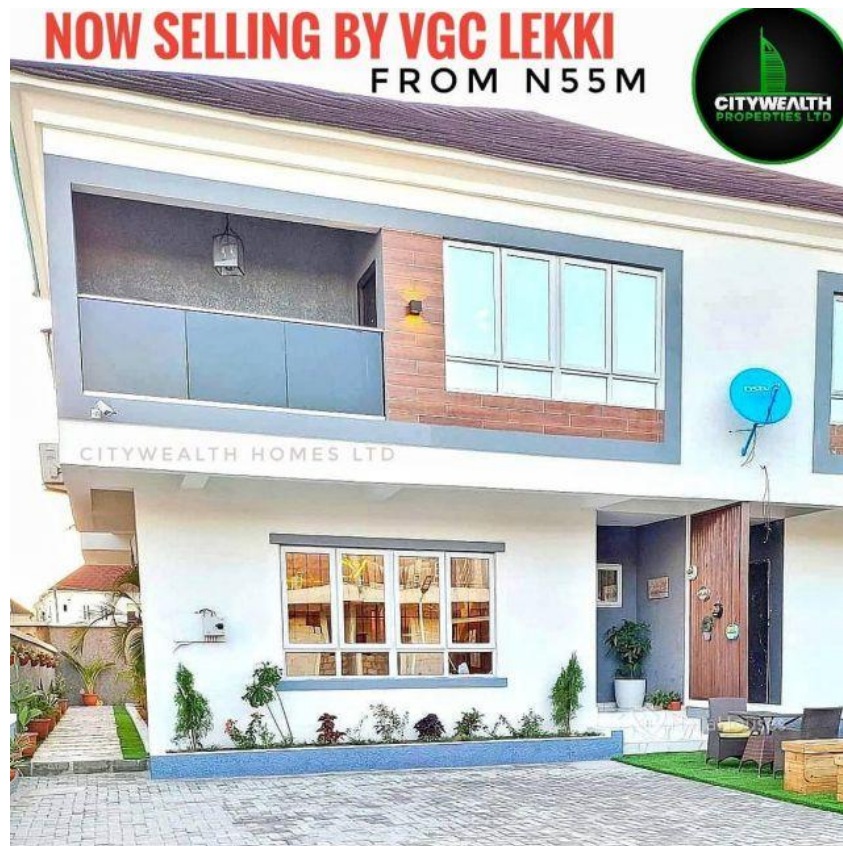

VGC LEKKI LAGOS, Lekki, Lekki, Lagos

VGC LEKKI LAGOS, Lekki, Lekki, Lagos

NGN 88,000,000.00

CityWealth Consult
Nigeria

Mobile: 08035226545
Office:
Fax:
citywealthconsult@gmail.com

Property Details

Category **For Sale**

Status **Active**

Price/Sq Ft ₦

On
naijahouses.com
1257 days

Type **Duplex**

Built

80% READY WITH PAYMENT PLAN COMES THESE SUPERB QUALITY FINISHED DUPLEXES IN A VERY SERENE ESTATE . LOCATION: BY VGC LEKKI LAGOS . 4 BEDROOM SEMI-DETACHED N88M . FEATURES 24hrs power supply 24hrs security CCTV Camera All Rooms Ensuite Fitted Kitchen Microwave Cookers Ample car Jaccuzzi Pop finishing Water heater Inbuilt Speakers Treated water supply Swimming pool Gym house

Property Summary

Features

No Records Found

Property ID:	P9491832727
Category:	For Sale
Market Status:	Active
Listed Price:	88000000
Year Built:	
Property Size:	Sq m
Building Size:	Sq m
Lot Size:	Sq m
Price per Sq. Meter:	
Bedroom:	4
Bathroom:	
Toilets:	
Parking:	
Service Fee:	
Other Fee:	
Tax Per Annum:	
Insurance Per Annum:	
HOA Per Annum:	