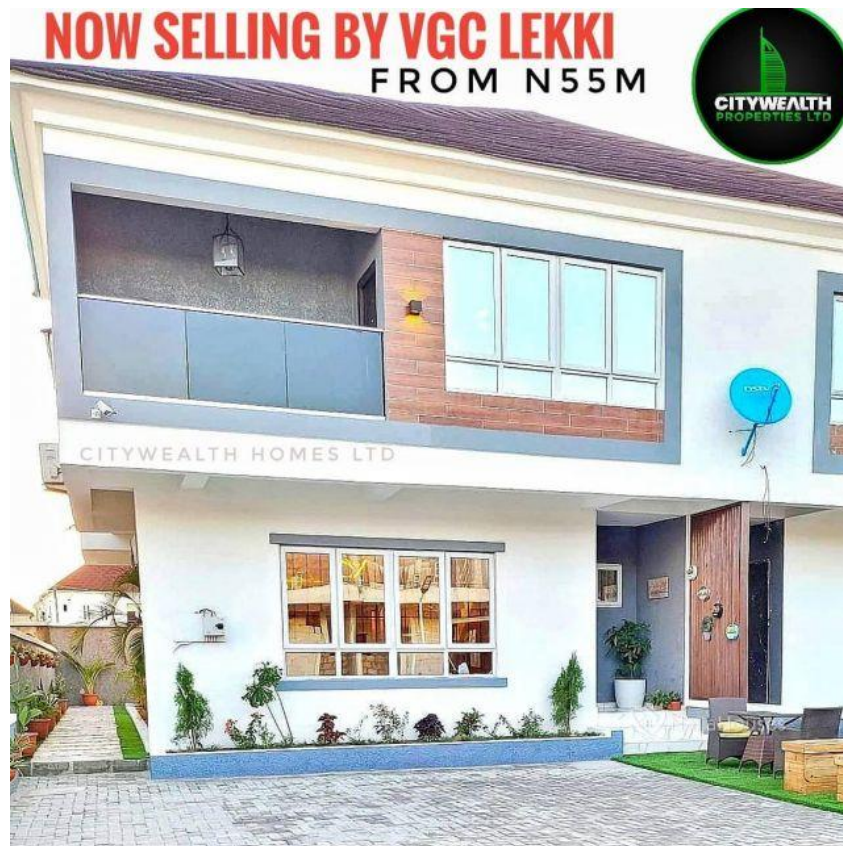

VGC LEKKI LAGOS, Lekki, Lekki, Lagos

VGC LEKKI LAGOS, Lekki, Lekki, Lagos

NGN 60,000,000.00

CityWealth Consult
Nigeria

Mobile: 08035226545
Office:
Fax:
citywealthconsult@gmail.com

Property Details

Category **For Sale**

Status **Active**

Price/Sq Ft ₦

On
naijahouses.com
1257 days

Type **Duplex**

Built

80% READY WITH PAYMENT PLAN COMES THESE SUPERB QUALITY FINISHED DUPLEXES IN A VERY SERENE ESTATE . LOCATION: BY VGC LEKKI LAGOS . 4 BEDROOM TERRACE N60M FEATURES 24hrs power supply 24hrs security CCTV Camera All Rooms Ensuite Fitted Kitchen Microwave Cookers Ample car Jaccuzzi Pop finishing Water heater Inbuilt Speakers Treated water supply Swimming pool Gym house

Property Summary

Features

No Records Found

Property ID:	P9711302726
Category:	For Sale
Market Status:	Active
Listed Price:	60000000
Year Built:	
Property Size:	Sq m
Building Size:	Sq m
Lot Size:	Sq m
Price per Sq. Meter:	
Bedroom:	4
Bathroom:	
Toilets:	
Parking:	
Service Fee:	
Other Fee:	
Tax Per Annum:	
Insurance Per Annum:	
HOA Per Annum:	