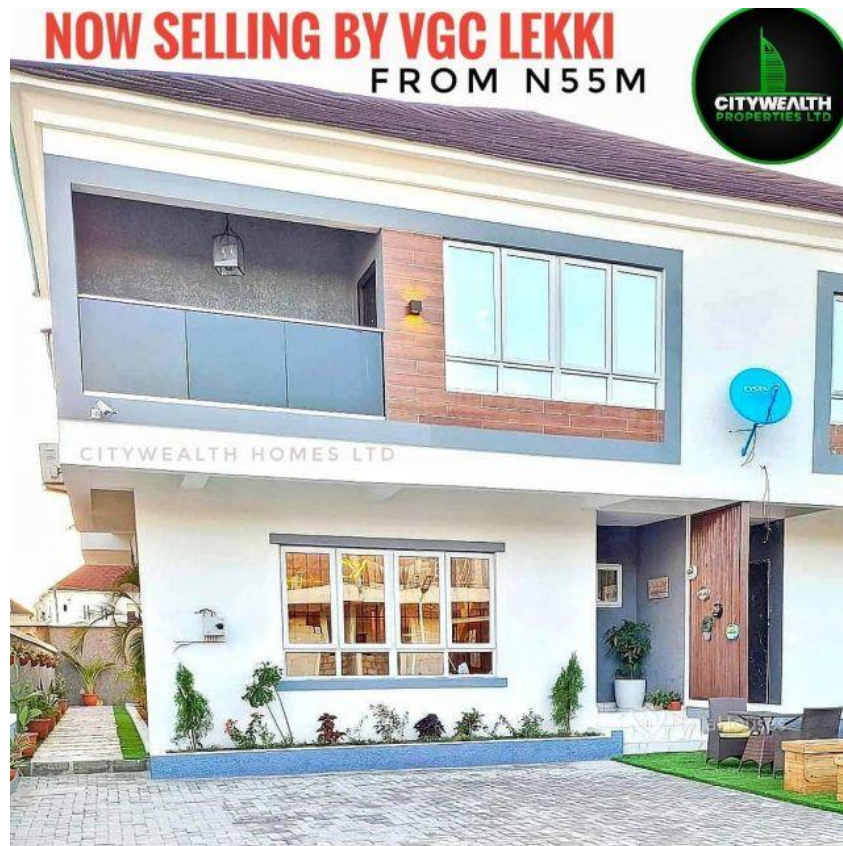

VGC LEKKI LAGOS, Lekki, Lekki, Lagos

VGC LEKKI LAGOS, Lekki, Lekki, Lagos

NGN 55,000,000.00

CityWealth Consult
Nigeria

Mobile: 08035226545
Office:
Fax:
citywealthconsult@gmail.com

Property Details

Category **For Sale**

Status **Active**

Price/Sq Ft ₦

On
naijahouses.com
1257 days

Type **Duplex**

Built

80% READY WITH PAYMENT PLAN COMES THESE SUPERB QUALITY FINISHED DUPLEXES IN A VERY SERENE ESTATE . LOCATION: BY VGC LEKKI LAGOS . PRICE : 3 BEDROOM TERRACE N55m FEATURES 24hrs power supply 24hrs security CCTV Camera All Rooms Ensuite Fitted Kitchen Microwave Cookers Ample car Jaccuzzi Pop finishing Water heater Inbuilt Speakers Treated water supply Swimming pool Gym house

Property Summary

Features

No Records Found

Property ID:	P6561912725
Category:	For Sale
Market Status:	Active
Listed Price:	55000000
Year Built:	
Property Size:	Sq m
Building Size:	Sq m
Lot Size:	Sq m
Price per Sq. Meter:	
Bedroom:	3
Bathroom:	
Toilets:	
Parking:	
Service Fee:	
Other Fee:	
Tax Per Annum:	
Insurance Per Annum:	
HOA Per Annum:	