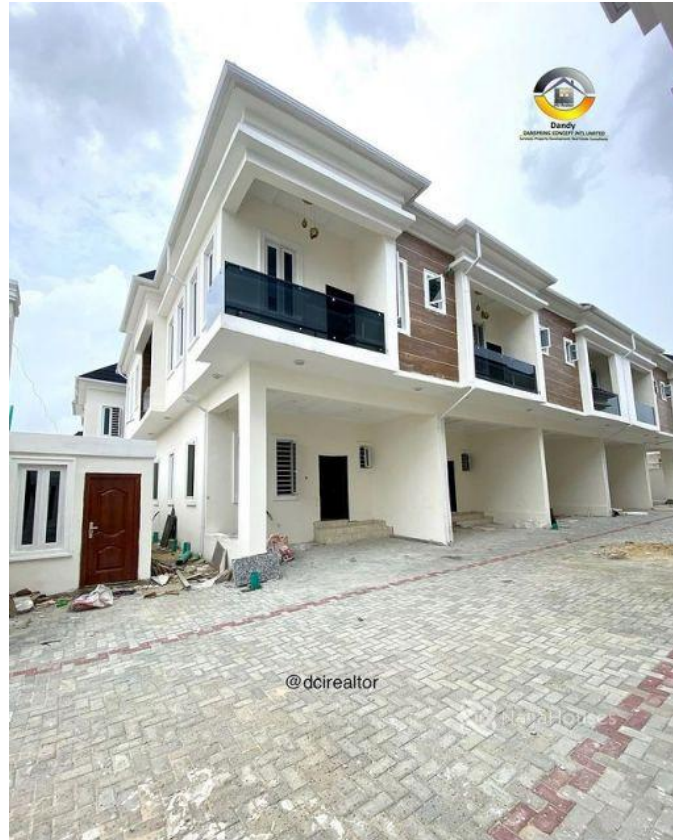

VGC, Ikota, Lekki, Lagos

VGC, Ikota, Lekki, Lagos

NGN 47,000,000.00

Danspring Concept
Nigeria

Mobile: 08033354125
Office:
Fax:
Danspringconcept@gmail.com

Property Details

Category **For Sale**

Status **Active**

Price/Sq Ft ₦

On
naijahouses.com
1341 days

Type
Terraces

Built

FOR SALE Nicely Built 4 Bedroom Terrace Duplex

Property Summary

Features

No Records Found

Property ID:	P1447271971
Category:	For Sale
Market Status:	Active
Listed Price:	47000000
Year Built:	
Property Size:	Sq m
Building Size:	Sq m
Lot Size:	Sq m
Price per Sq. Meter:	
Bedroom:	4
Bathroom:	
Toilets:	
Parking:	
Service Fee:	
Other Fee:	
Tax Per Annum:	
Insurance Per Annum:	
HOA Per Annum:	