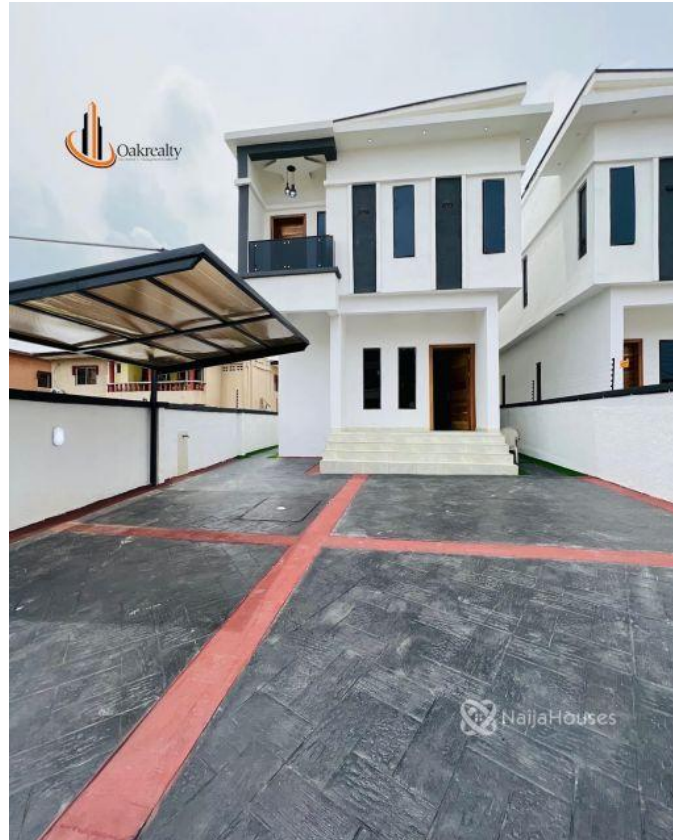

Thomas Estate , Ajah, Lagos

Thomas Estate , Ajah, Lagos

NGN 120,000,000.00

Sunday Ibok

Mobile: 07067251489
Office:
Fax:
ubong.ibok@gmail.com