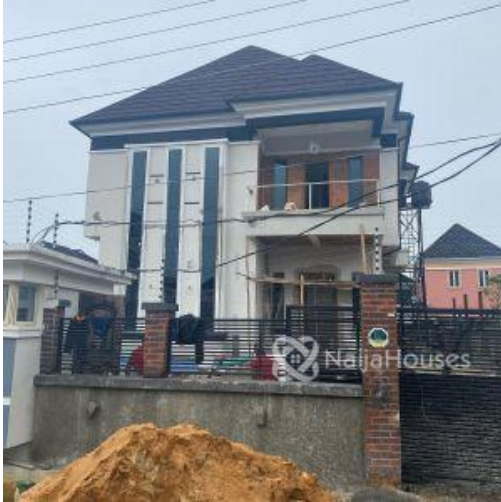

Thomas Estate, Ajah, Lagos

Thomas Estate, Ajah, Lagos

NGN 75,000,000.00

Kunle Showroom
Nigeria

Mobile: 08038636000
Office:
Fax:
sunriserubyltd@gmail.com

Property Details

Category **For Sale**

Status **Active**

Price/Sq Ft ₦

On
naijahouses.com
1505 days

Type
Terraces

Built

5 Bedroom Detached House Ample parking space Quality finishing and fittings Swimming Pool Quiet and secure Neighborhood Location- Ajah, Lagos Price -75M Rental value -4M Call -08038636000

Property Summary

Features

No Records Found

Property ID:	P7159301311
Category:	For Sale
Market Status:	Active
Listed Price:	75000000
Year Built:	
Property Size:	Sq m
Building Size:	Sq m
Lot Size:	Sq m
Price per Sq. Meter:	
Bedroom:	5
Bathroom:	
Toilets:	
Parking:	
Service Fee:	
Other Fee:	
Tax Per Annum:	
Insurance Per Annum:	
HOA Per Annum:	