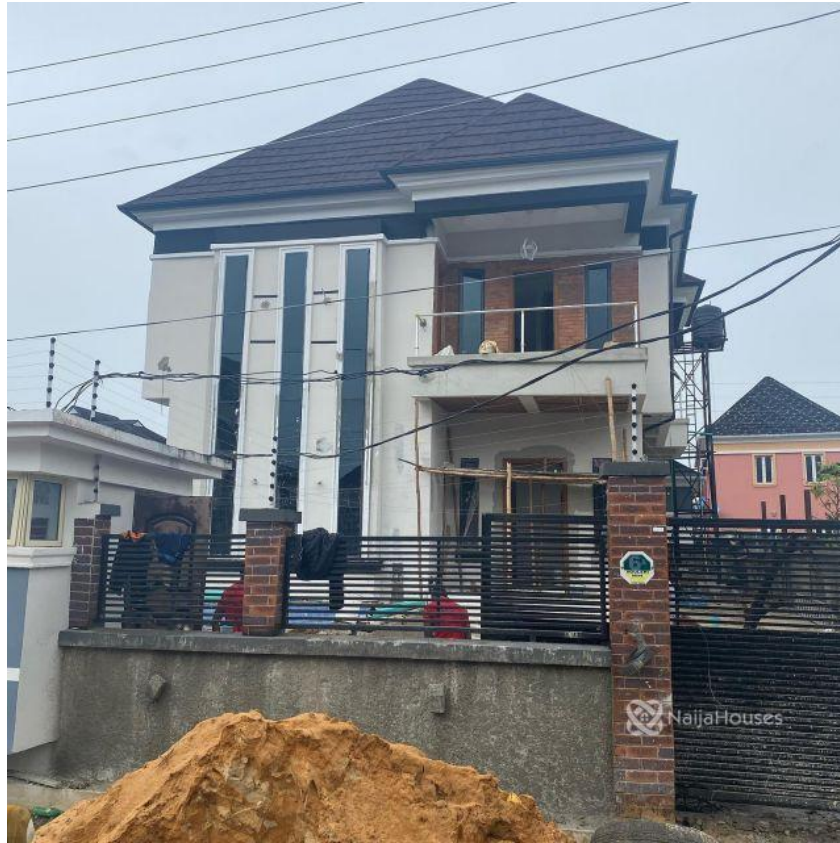

Thomas Estate, Ajah, Lagos

Thomas Estate, Ajah, Lagos

NGN 75,000,000.00

Kunle Showroom
Nigeria

Mobile: 08038636000
Office:
Fax:
sunriserubyltd@gmail.com

Property Details

Category **For Sale**

Status **Active**

Price/Sq Ft ₦

On
naijahouses.com
1505 days

Type
Terraces

Built

5 Bedroom Detached House Ample parking space Quality finishing and fittings Swimming Pool Quiet and secure Neighborhood Location- Ajah, Lagos Price -75M Rental value -4M Call -08038636000

Property Summary

Features

No Records Found

Property ID:	P7159301311
Category:	For Sale
Market Status:	Active
Listed Price:	75000000
Year Built:	
Property Size:	Sq m
Building Size:	Sq m
Lot Size:	Sq m
Price per Sq. Meter:	
Bedroom:	5
Bathroom:	
Toilets:	
Parking:	
Service Fee:	
Other Fee:	
Tax Per Annum:	
Insurance Per Annum:	
HOA Per Annum:	