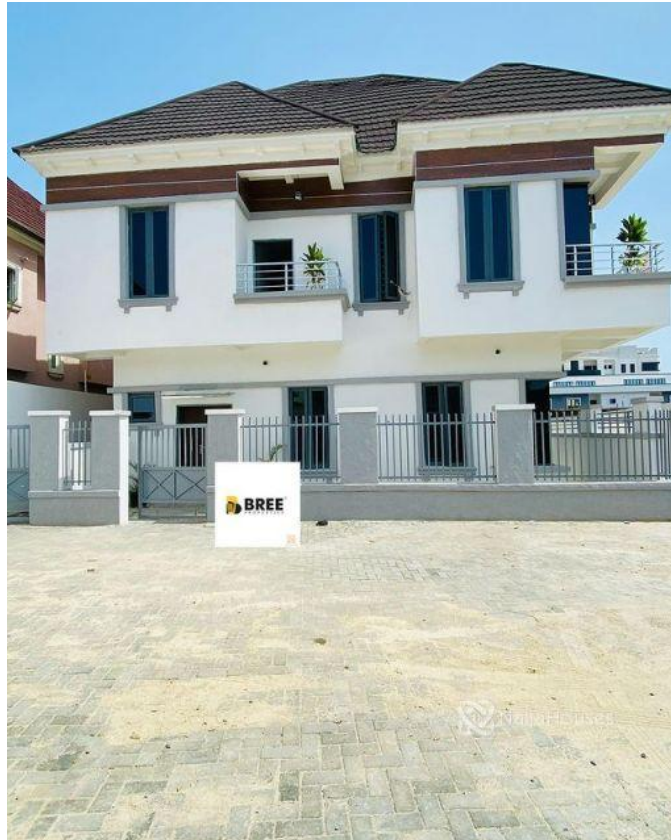

second toll gate, Lekki, Lagos

**second toll gate, Lekki, Lagos**

**NGN 75,000,000.00**

Bree Properties  
Nigeria

Mobile: 08034775667  
Office:  
Fax:  
[Breepropertiesng@yahoo.com](mailto:Breepropertiesng@yahoo.com)

## Property Details

Category **For Sale**

Status **Active**

Price/Sq Ft ₦

On  
naijahouses.com  
**1306 days**

Type **Duplex**

Built

Beautiful and spacious four bedroom fully detached duplex with a bq now available for sale !!!! Location : Second toll gate lekki Features : Large living room Modern architectural style Spacious rooms en-suite Ample Car park compound Stamped concrete flooring Furnished kitchen Greenery Pls call Bree on 08034775667 to seal an inspection

## Property Photos