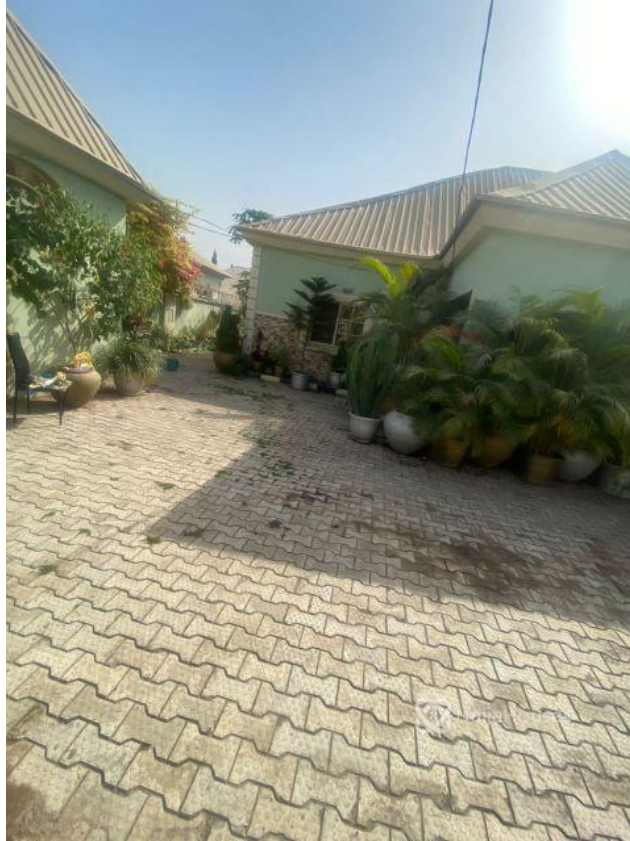

Sahara, Life Camp, Abuja, Abuja FCT

Sahara, Life Camp, Abuja, Abuja FCT

NGN 78,000,000.00

Jotham Shittu
Nigeria

Mobile: 08189901314
Office:
Fax:
jotham.shittu@themlsproperties.com