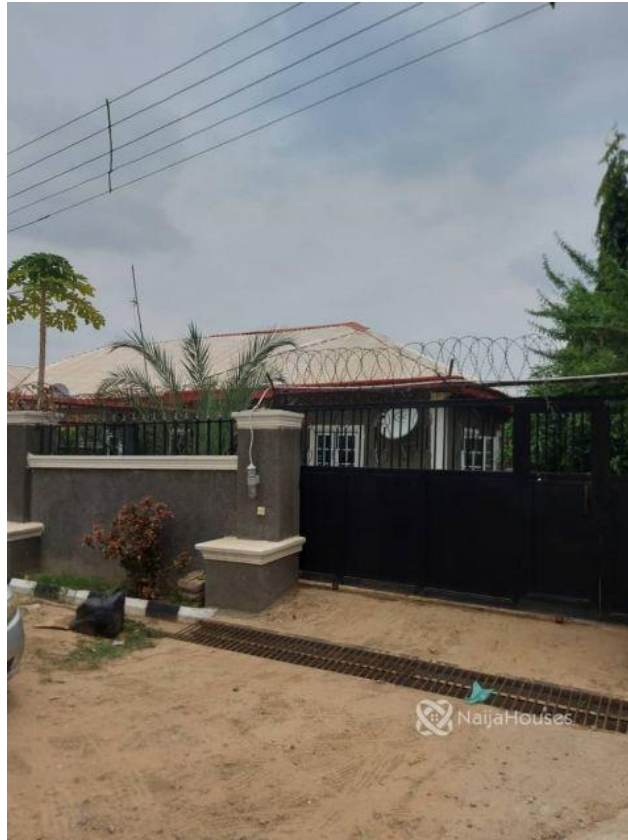

pyakasa Lugbe, Lugbe, Abuja, Abuja FCT

pyakasa Lugbe, Lugbe, Abuja, Abuja FCT

NGN 37,000,000.00

Japhet Raishiwe

Nigeria

Mobile: 07056144444

Office:

Fax:

japhet.raishiwe@themlsproperties.com