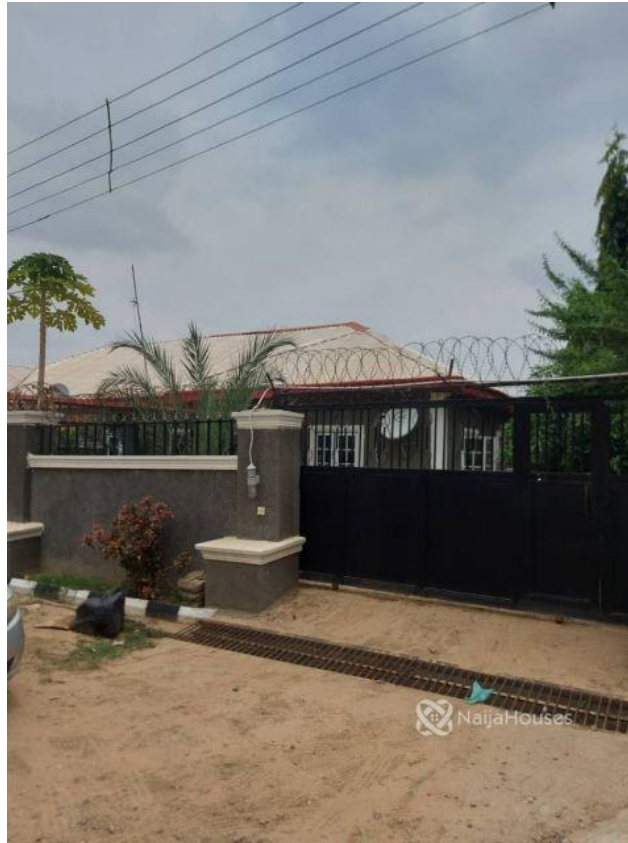

pyakasa Lugbe, Lugbe, Abuja, Abuja FCT

pyakasa Lugbe, Lugbe, Abuja, Abuja FCT

NGN 37,000,000.00

Japhet Raishiwe

Nigeria

Mobile: 07056144444

Office:

Fax:

japhet.raishiwe@themlsproperties.com