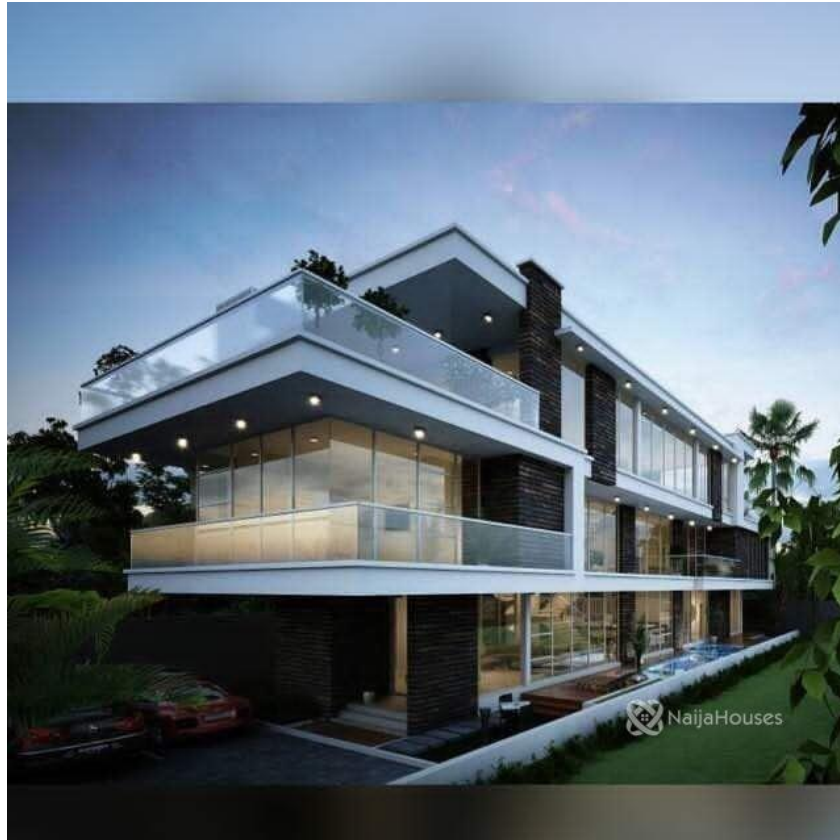

pinnock beach estate, Lekki, Lagos

**pinnock beach estate, Lekki, Lagos**

**NGN 250,000,000.00**

Tobi Mustapha  
8 itedo village, bamidele crescent,  
Lekki, Lekki, Lagos  
Nigeria

Mobile: 09031998900  
Office:  
Fax:  
[info@underwoodhomes.org](mailto:info@underwoodhomes.org)

## Property Details

Category **For Sale**

Status **Expired**

Price/Sq Ft ₦

On  
naijahouses.com  
**1833 days**

Type **Duplex**

Built

A 4 Bedroom Detached Duplex, with a Service Quarters per unit. Located at Jakande, Lekki. Coupled with Intelligent and Welcoming Aesthetic Design to create the Perfect Backdrop for Modern Lifestyle. FEATURES & AMENITIES • Beautifully Landscaped Outdoor • Modern Fitted Kitchen and Wardrobes • All Rooms are perfectly en-suite • Vitrified Tiled Floors • Ample Parking Space • Innovative Lighting Concept • Fully Serviced with (Electricity and Water) 24/7 • Cinema & Elevator • Swimming pool • Roof top terrace • Open plan kitchen • Ante room & Study etc Title: C of O

## Property Photos