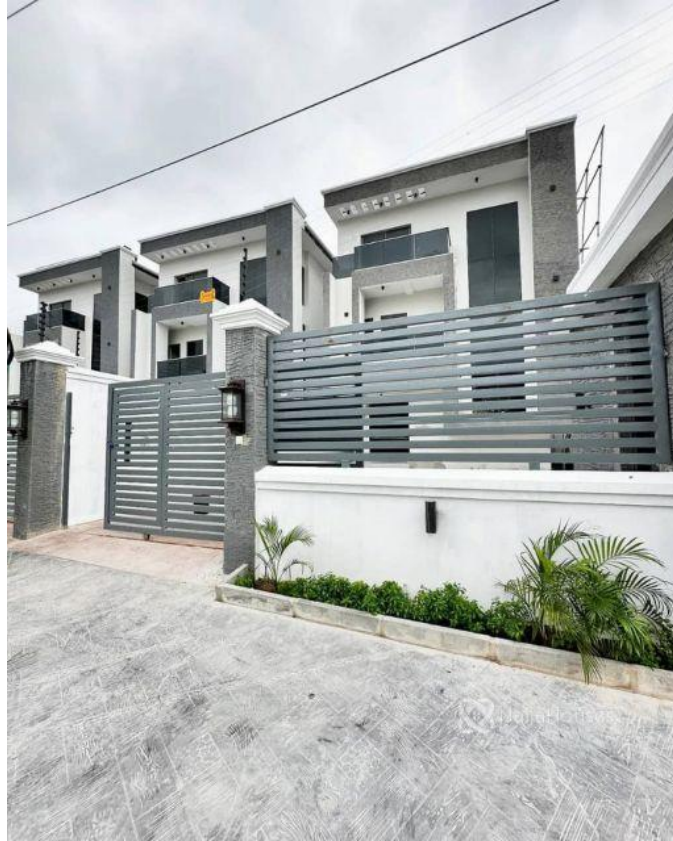

Phase 1, Lekki, Lagos

Phase 1, Lekki, Lagos

NGN 550,000,000.00

Adijat Ibrahim
Nigeria

Mobile: 09058800857
Office:
Fax:
adijatibrahim10101@gmail.com

Property Details

Category **For Sale**

Status **Active**

Price/Sq Ft ₦

On
naijahouses.com
13 days

Type **Luxury Homes**

Built

Magnificent Newly built and tastefully finished Five (5) bedroom detached with a cinema, a bq, gym room, study and security guard house. All rooms Ensuite , family lounge with fitted Air Conditioners, Etc

The Masters bedroom comes with a walk-in closet and bathroom well fitted with quality sanitary fittings, .

Location: Lekki Phase 1

Price: #550M net

Contact: 07049149082 FOR MORE INFORMATION AND INSPECTION