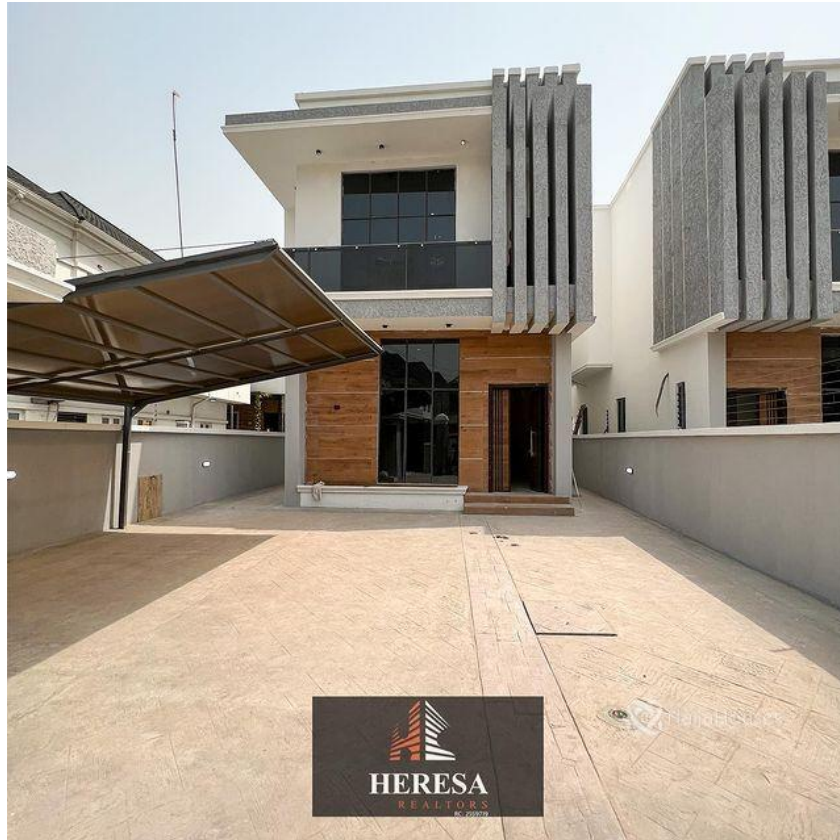

osapa,lekki, Osapa, Lekki, Lagos

osapa,lekki, Osapa, Lekki, Lagos

NGN 145,000,000.00

Oluchi Onuegbu

Nigeria

Mobile: 09091394938

Office:

Fax:

heresarealtors@gmail.com