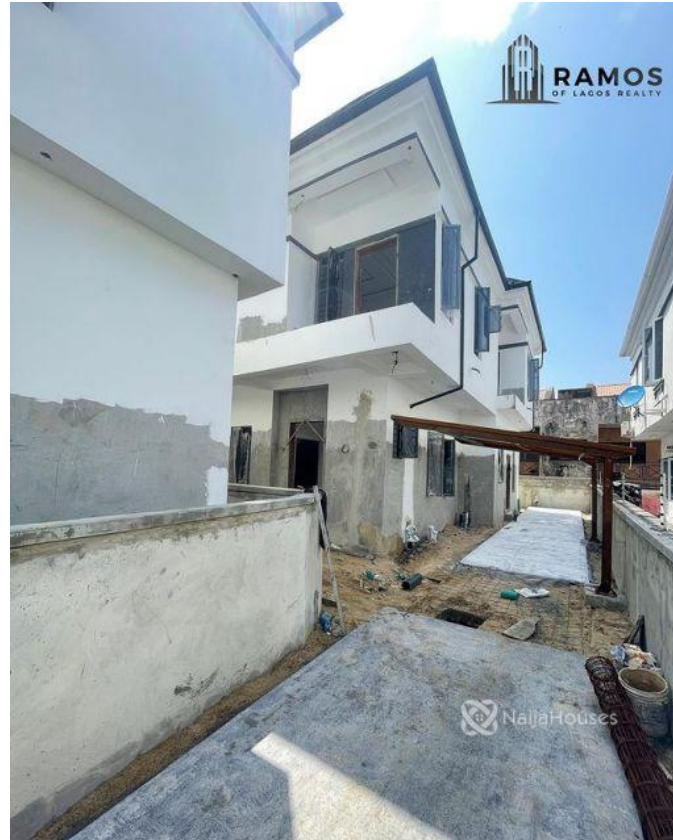

osapa,lekki, Lekki, Lekki, Lagos

osapa,lekki, Lekki, Lekki, Lagos

NGN 178,000,000.00

Ramos Of Lagos Realty
Nigeria

Mobile: 08133355522
Office:
Fax:
info@ramosofrealty.com