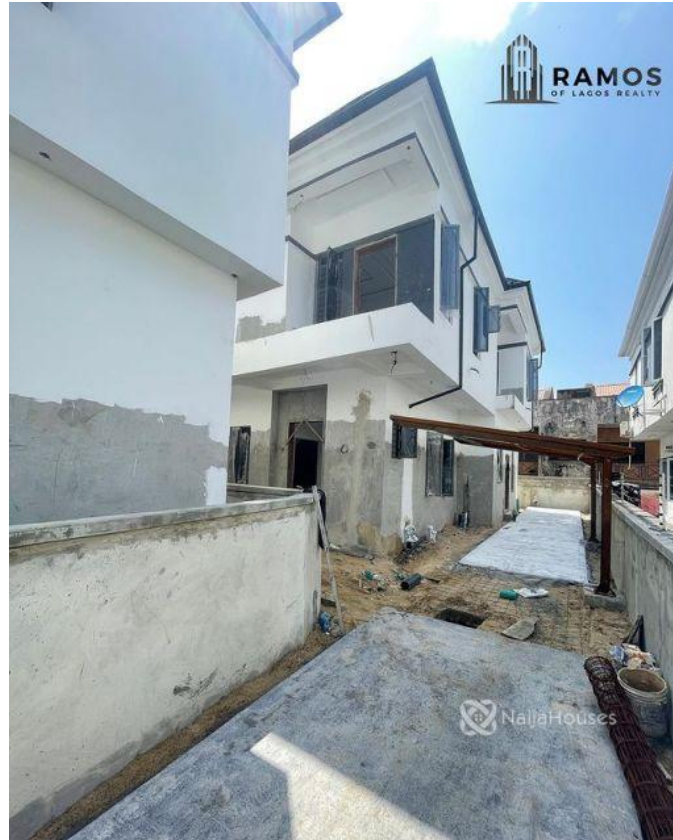

osapa,lekki, Lekki, Lekki, Lagos

osapa,lekki, Lekki, Lekki, Lagos

NGN 178,000,000.00

Ramos Of Lagos Realty
Nigeria

Mobile: 08133355522
Office:
Fax:
info@ramosofrealty.com