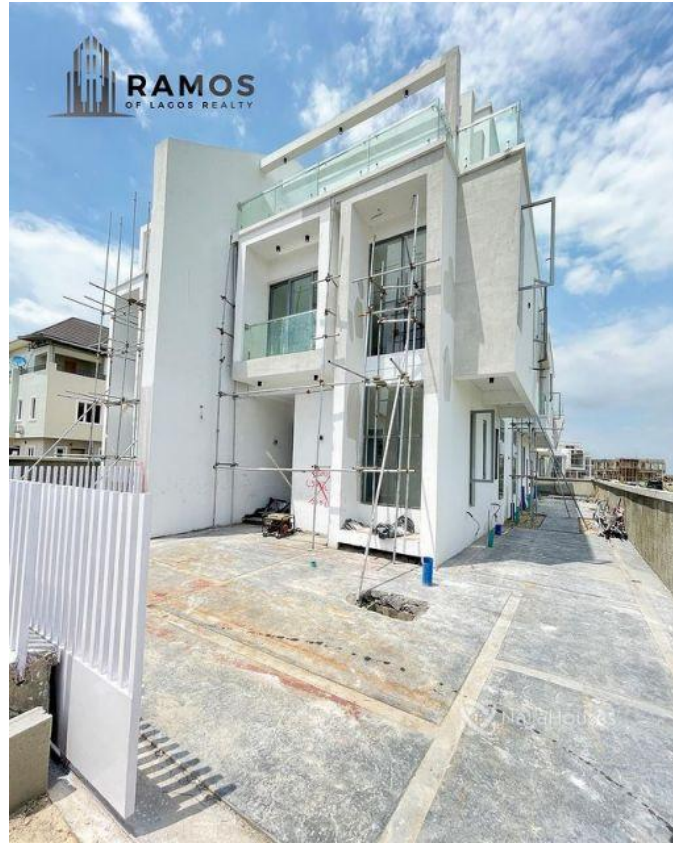

osapa,lekki , Lekki, Lekki, Lagos

osapa,lekki , Lekki, Lekki, Lagos

NGN 265,000,000.00

Ramos Of Lagos Realty
Nigeria

Mobile: 08133355522
Office:
Fax:
info@ramosofrealty.com