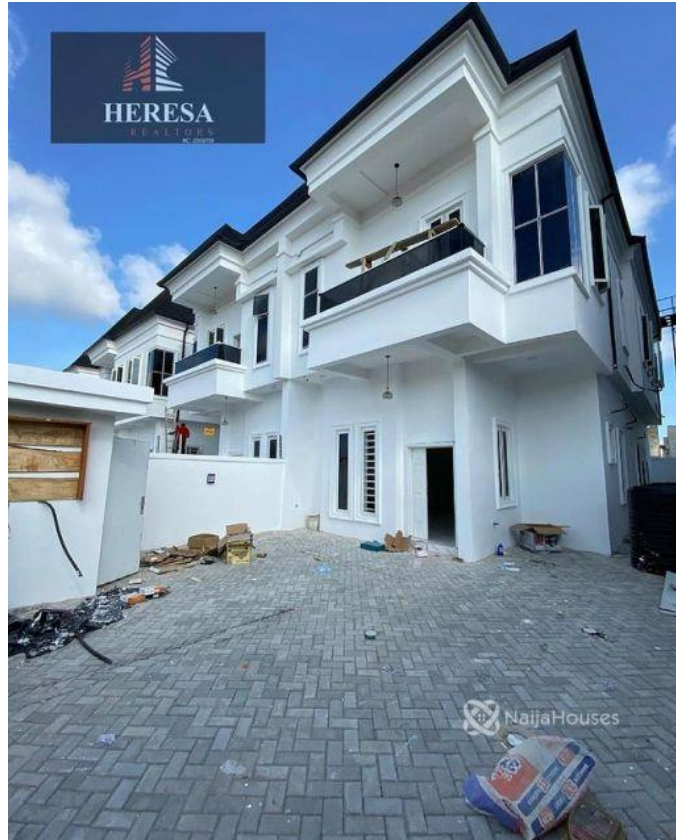

OSAPA,LAGOS, Lekki, Lekki, Lagos

OSAPA,LAGOS, Lekki, Lekki, Lagos

NGN 85,000,000.00

Oluchi Onuegbu

Nigeria

Mobile: 09091394938

Office:

Fax:

heresarealtors@gmail.com

Property Details

Category **For Sale**

Status **Expired**

Price/Sq Ft ₦

On
naijahouses.com
1210 days

Type **Duplex**

Built

STILL SELLING 4 BEDROOM SEMI-DETACHED DUPLEX WITH BQ FOR SALE LOCATION: OSAPA, LAGOS
PRICE: N85M Features: -Rooms En suite -1 Bq -Tiled floor -Musical speaker -Wardrobes -POP ceiling -Fitted Kitchen -Shower -Balcony -Parking Space -Serene environment -Gated Area

Property Summary

Features

No Records Found

Property ID:	P1347593141
Category:	For Sale
Market Status:	Expired
Listed Price:	85000000
Year Built:	
Property Size:	Sq m
Building Size:	Sq m
Lot Size:	Sq m
Price per Sq. Meter:	
Bedroom:	4
Bathroom:	
Toilets:	
Parking:	
Service Fee:	
Other Fee:	
Tax Per Annum:	
Insurance Per Annum:	
HOA Per Annum:	