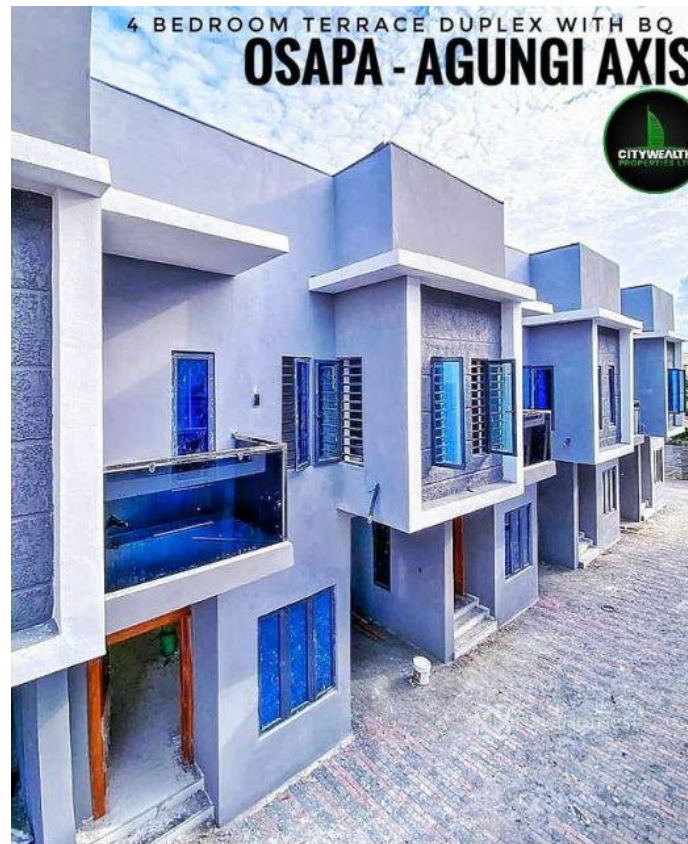

Osapa/Agungi axis Lekki, Lekki, Lekki, Lagos

Osapa/Agungi axis Lekki, Lekki, Lekki, Lagos

NGN 60,000,000.00

CityWealth Consult
Nigeria

Mobile: 08035226545
Office:
Fax:
citywealthconsult@gmail.com