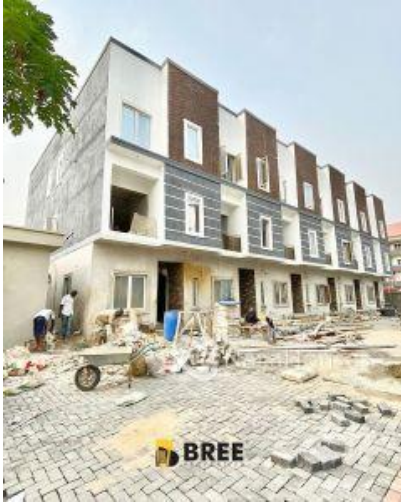

Property Summary

Features

No Records Found

Property ID:	P3477635022
Category:	For Sale
Market Status:	Active
Listed Price:	70000000
Year Built:	
Property Size:	Sq m
Building Size:	Sq m
Lot Size:	100Sq m
Price per Sq. Meter:	
Bedroom:	4
Bathroom:	
Toilets:	
Parking:	
Service Fee:	
Other Fee:	
Tax Per Annum:	
Insurance Per Annum:	
HOA Per Annum: