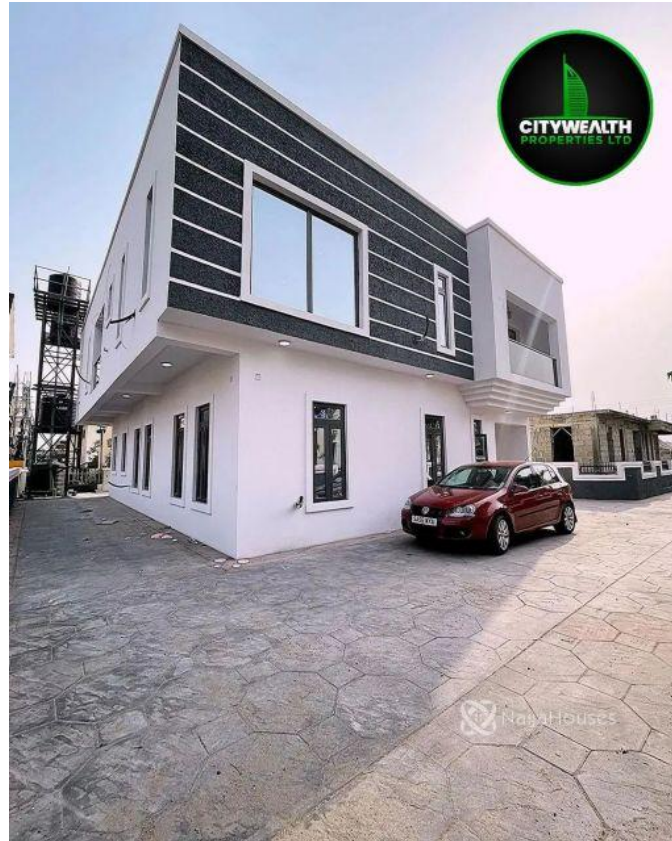

Osapa London ,Lekki Lagos Price: N220 Million, Lekki, Lekki,  
Lagos

**Osapa London ,Lekki Lagos Price: N220 Million, Lekki, Lekki, Lagos**

**NGN 220,000,000.00**

CityWealth Consult  
Nigeria

Mobile: 08035226545  
Office:  
Fax:  
[citywealthconsult@gmail.com](mailto:citywealthconsult@gmail.com)

## Property Details

Category **For Sale**

Status **Active**

Price/Sq Ft ₦

On  
naijahouses.com  
**808 days**

Type  
**Terraces**

Built

Luxury brand new Jumbo 5 bed duplex with spacious compound for sale. Location: Osapa London, Lekki Lagos  
Price: N220 Million FEATURES 5 Baths| 6 Toilets Fully Fitted Kitchen Central POP Speaker Dolby surround  
Sound System Intercom CCTV camera Fitted Wardrobes Spacious compound for parking Balconies.

## Property Photos