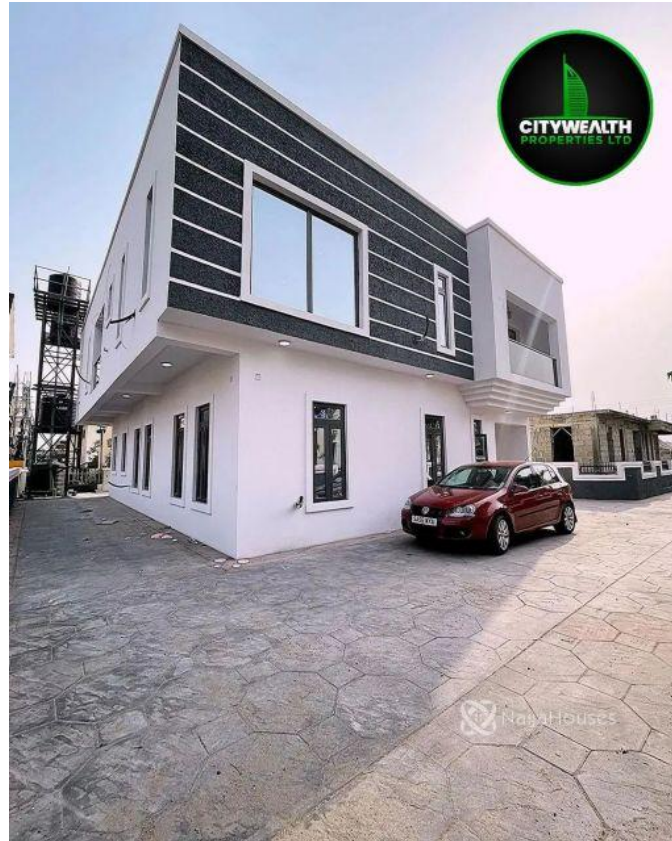

Osapa London ,Lekki Lagos Price: N220 Million, Lekki, Lekki,
Lagos

Osapa London ,Lekki Lagos Price: N220 Million, Lekki, Lekki, Lagos

NGN 220,000,000.00

CityWealth Consult
Nigeria

Mobile: 08035226545
Office:
Fax:
citywealthconsult@gmail.com

Property Details

Category **For Sale**

Status **Active**

Price/Sq Ft ₦

On
naijahouses.com
858 days

Type
Terraces

Built

Luxury brand new Jumbo 5 bed duplex with spacious compound for sale. Location: Osapa London, Lekki Lagos
Price: N220 Million FEATURES 5 Baths| 6 Toilets Fully Fitted Kitchen Central POP Speaker Dolby surround
Sound System Intercom CCTV camera Fitted Wardrobes Spacious compound for parking Balconies.