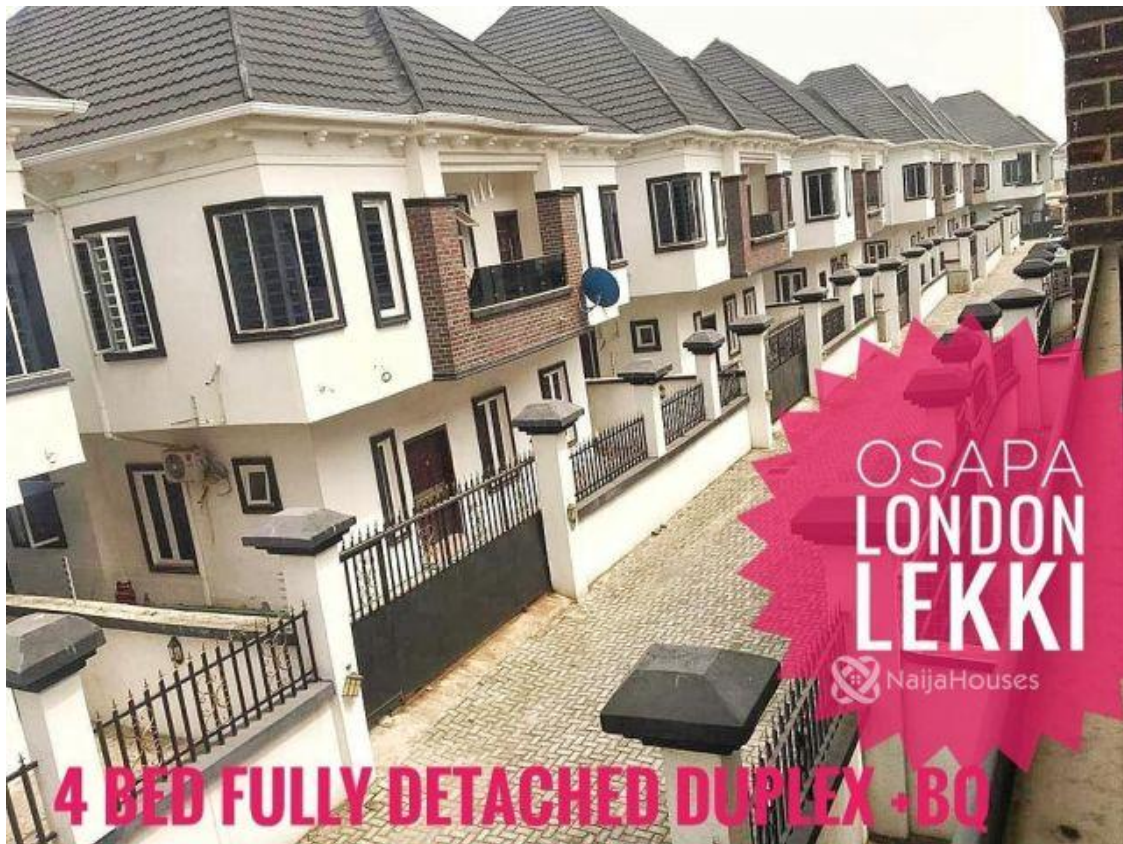

OSAPA LONDON LEKKI LAGOS, Lekki, Lekki, Lagos

OSAPA LONDON LEKKI LAGOS, Lekki, Lekki, Lagos

NGN 90,000,000.00

CityWealth Consult
Nigeria

Mobile: 08035226545
Office:
Fax:
citywealthconsult@gmail.com