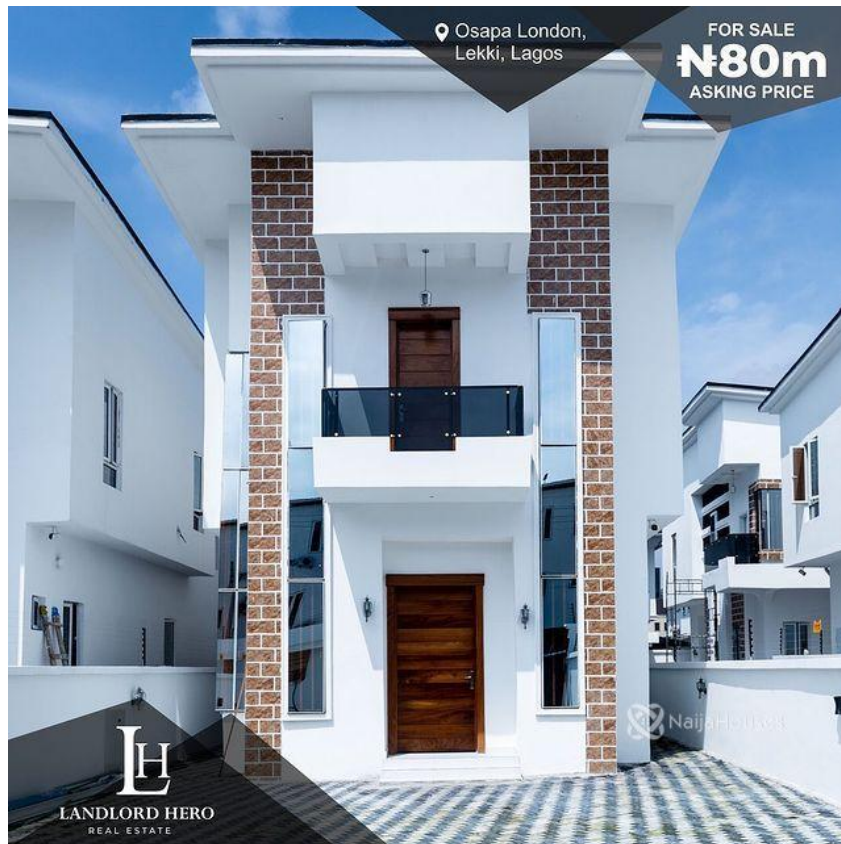

Osapa London, Lekki, Lagos

Osapa London, Lekki, Lagos

NGN 80,000,000.00

Landlord Hero
Nigeria

Mobile: 08050606090
Office:
Fax:
customercare@landlordhero.com.ng

Property Details

Category **For Sale**

Status **Active**

Price/Sq Ft ₦

On
naijahouses.com
1309 days

Type **Luxury Homes**

Built

Built-in one of Lagos finest suburbs is this perfect residential for those planning just move in and live, this is for you. Enjoy, large Parking Space, CCTV, Washing Machine, BQ, Jacuzzi, Heat Extractor etc. For more details: 08050606090, or Send a DM #LandlordHeroNG

Property Summary

Features

No Records Found

Property ID:	P0579631998
Category:	For Sale
Market Status:	Active
Listed Price:	80000000
Year Built:	
Property Size:	Sq m
Building Size:	Sq m
Lot Size:	Sq m
Price per Sq. Meter:	
Bedroom:	4
Bathroom:	
Toilets:	
Parking:	
Service Fee:	
Other Fee:	
Tax Per Annum:	
Insurance Per Annum:	
HOA Per Annum:	