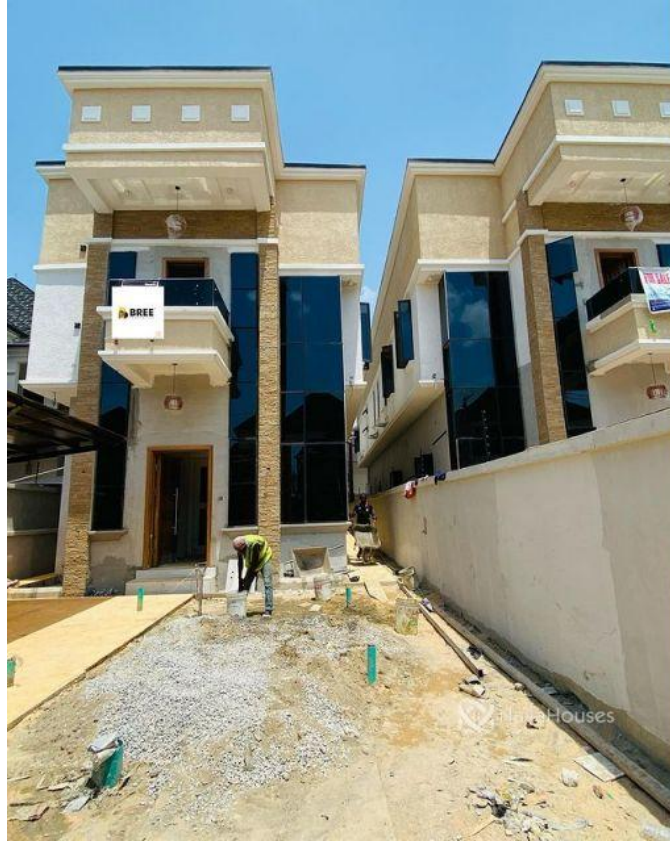

Osapa London, Lekki, Lagos

Osapa London, Lekki, Lagos

NGN 130,000,000.00

Bree Properties

Nigeria

Mobile: 08034775667

Office:

Fax:

Breepropertiesng@yahoo.com