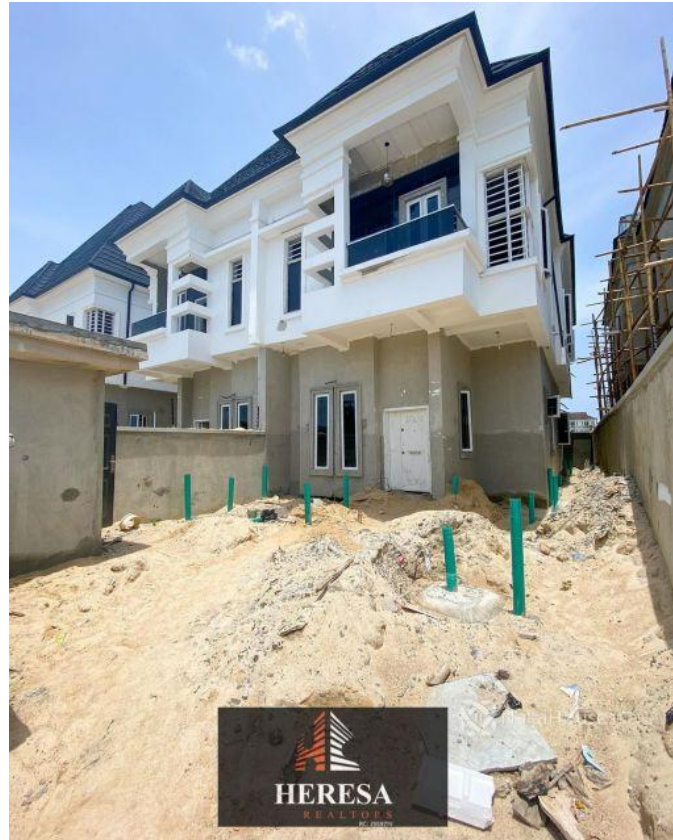

OSAPA LEKKI,LAGOS, Lekki, Lekki, Lagos

OSAPA LEKKI,LAGOS, Lekki, Lekki, Lagos

NGN 75,000,000.00

Oluchi Onuegbu

Nigeria

Mobile: 09091394938

Office:

Fax:

heresarealtors@gmail.com