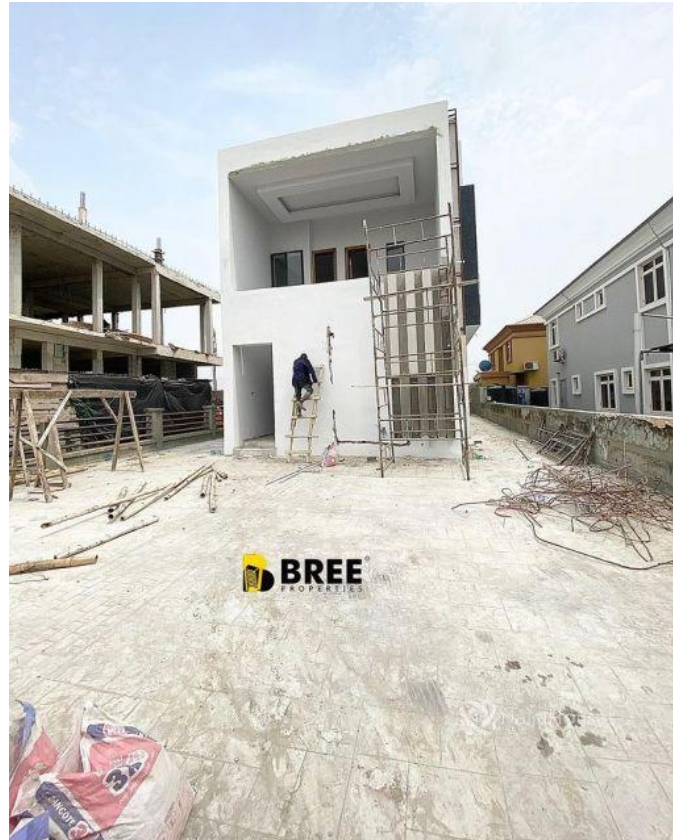

osapa lekki, Osapa, Lekki, Lagos

osapa lekki, Osapa, Lekki, Lagos

NGN 400,000,000.00

Bree Properties

Nigeria

Mobile: 08034775667

Office:

Fax:

Breepropertiesng@yahoo.com