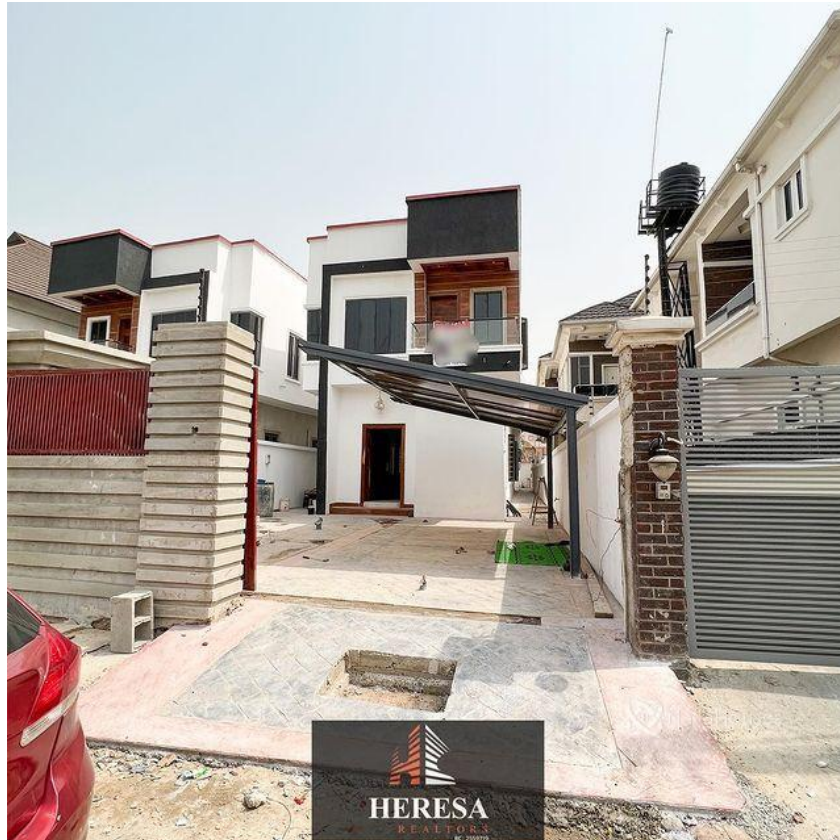

osapa, lekki, Lekki, Lekki, Lagos

osapa, lekki, Lekki, Lekki, Lagos

NGN 125,000,000.00

Oluchi Onuegbu

Nigeria

Mobile: 09091394938

Office:

Fax:

heresarealtors@gmail.com