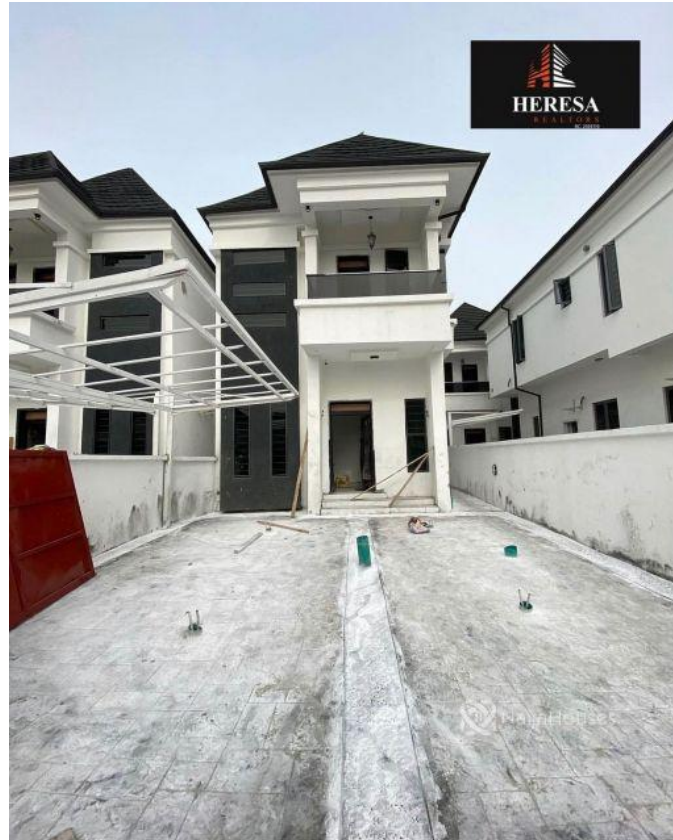

## Osapa Lekki, Lekki, Lekki, Lagos

## Property Details

Category **For Sale**

Status **Active**

Price/Sq Ft ₦

On  
naijahouses.com  
**1313 days**

Type **Duplex**

Built

5 BEDROOM FULLY DETACHED DUPLEX LOCATION: OSAPA LEKKI , LAGOS PRICE: N120M

## Property Photos