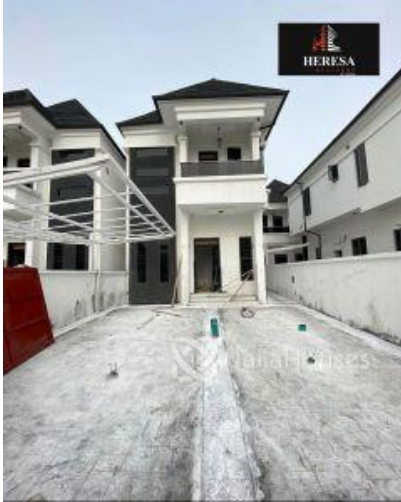

Property Summary

Features

No Records Found

Property ID:	P5072952117
Category:	For Sale
Market Status:	Active
Listed Price:	120000000
Year Built:	
Property Size:	Sq m
Building Size:	Sq m
Lot Size:	Sq m
Price per Sq. Meter:	
Bedroom:	5
Bathroom:	
Toilets:	
Parking:	
Service Fee:	
Other Fee:	
Tax Per Annum:	
Insurance Per Annum:	
HOA Per Annum: