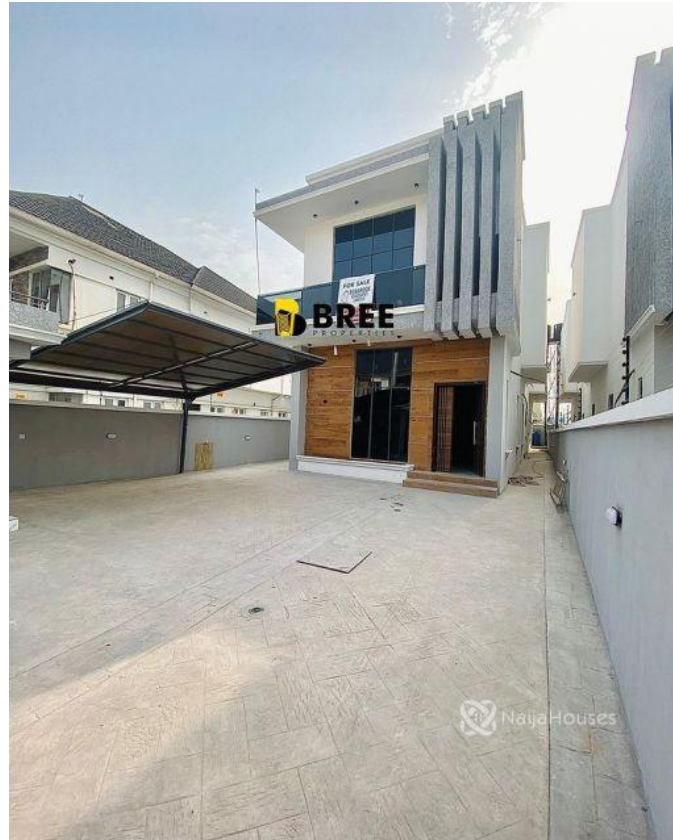

osapa, Lekki, Lekki, Lagos

osapa, Lekki, Lekki, Lagos

NGN 145,000,000.00

Bree Properties

Nigeria

Mobile: 08034775667

Office:

Fax:

Breepropertiesng@yahoo.com

Property Details

Category **For Sale**

Status **Active**

Price/Sq Ft ₦

On
naijahouses.com
978 days

Type **Duplex**

Built

Super spacious 5 bedroom detached duplex

Property Summary

Features

No Records Found

Property ID:	P5739655213
Category:	For Sale
Market Status:	Active
Listed Price:	145000000
Year Built:	
Property Size:	Sq m
Building Size:	Sq m
Lot Size:	100Sq m
Price per Sq. Meter:	
Bedroom:	5
Bathroom:	
Toilets:	
Parking:	
Service Fee:	
Other Fee:	
Tax Per Annum:	
Insurance Per Annum:	
HOA Per Annum:	