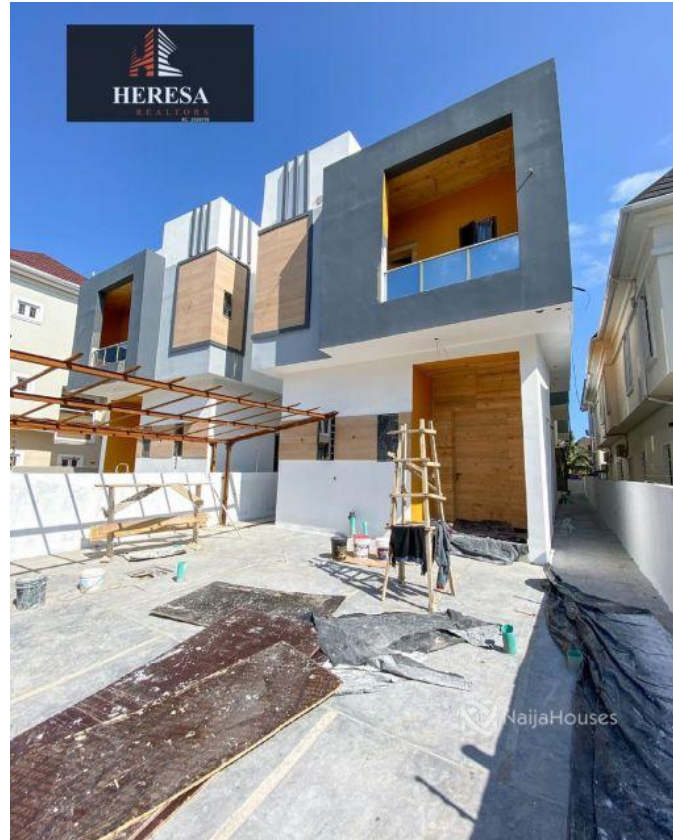

OSAPA LEKKI LAGOS, Lekki, Lekki, Lagos

OSAPA LEKKI LAGOS, Lekki, Lekki, Lagos

NGN 150,000,000.00

Oluchi Onuegbu

Nigeria

Mobile: 09091394938

Office:

Fax:

heresarealtors@gmail.com