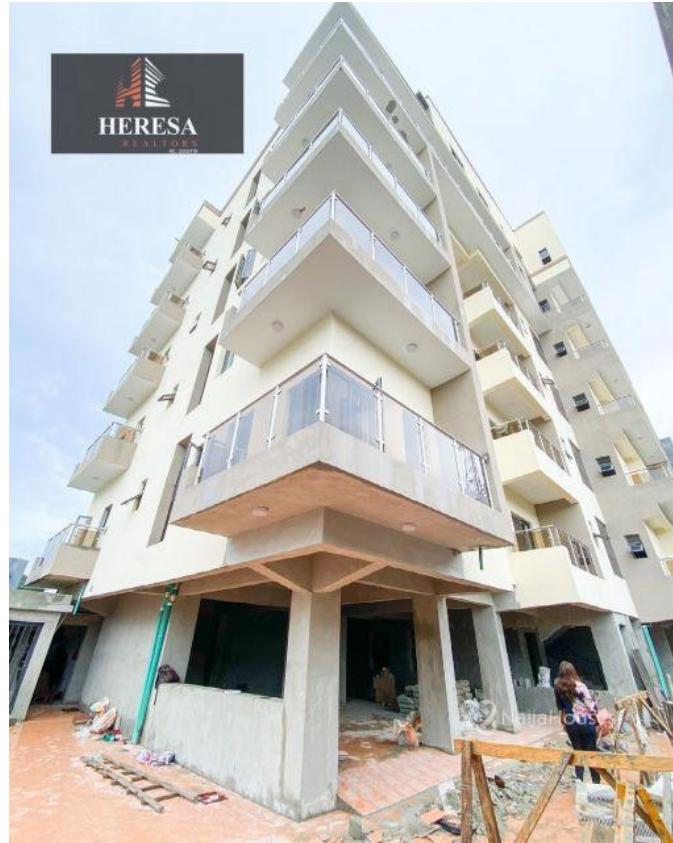

Osapa, Lekki Lagos, Lekki, Lekki, Lagos

Osapa, Lekki Lagos, Lekki, Lekki, Lagos

NGN 28,000,000.00

Oluchi Onuegbu

Nigeria

Mobile: 09091394938

Office:

Fax:

heresarealtors@gmail.com