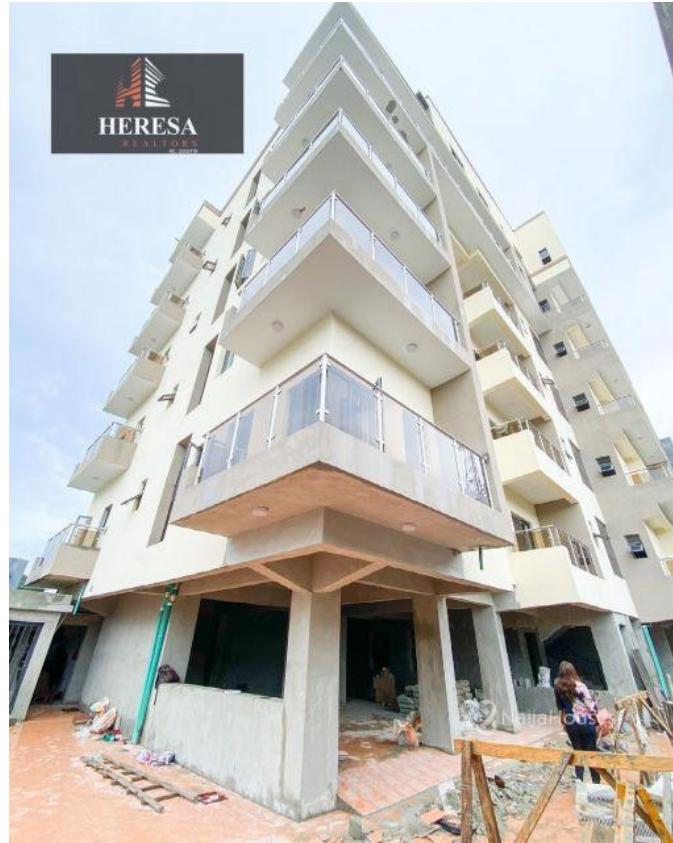

## Osapa, Lekki Lagos, Lekki, Lekki, Lagos

## Property Details

Category **For Sale**

Status **Active**

Price/Sq Ft ₦

On  
naijahouses.com  
**1226 days**

Type **Flats / Apartments**

Built

FULLY SERVICED 1 BEDROOM APARTMENT FOR SALE LOCATION: OSAPA , LAGOS PRICE: 1 bedroom-28M Features: -Rooms En suite -Elevator -Fully serviced -24hrs Security -Tiled floor -Wardrobes -Spacious rooms -POP ceiling -Fitted Kitchen -Shower -Balcony -Parking Space -Serene environment

## Property Photos