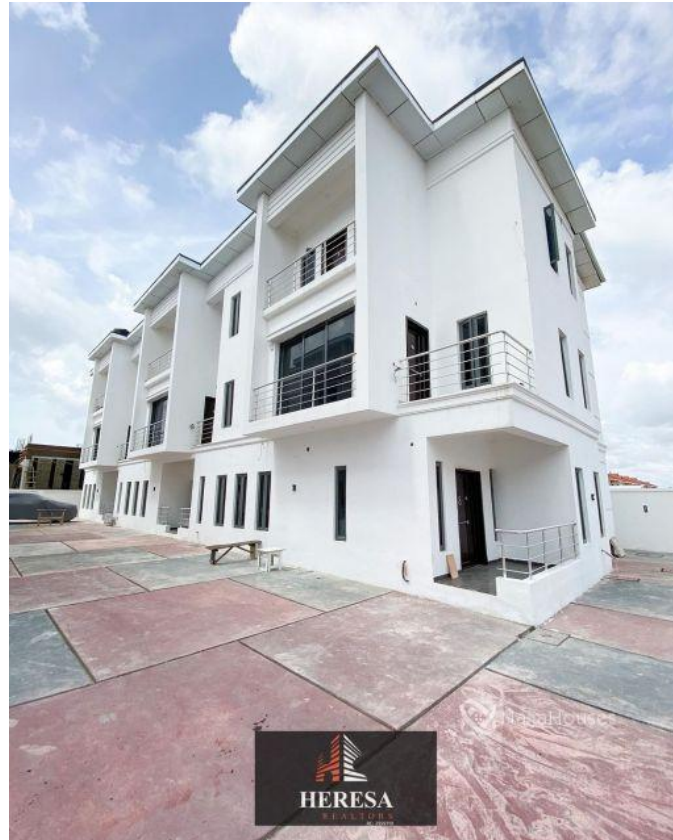

## OSAPA LEKKI ,LAGOS, Lekki, Lekki, Lagos

## Property Details

Category **For Sale**

Status **Expired**

Price/Sq Ft ₦

On  
naijahouses.com  
**1339 days**

Type  
**Terraces**

Built

SPACIOUS FULLY SERVICED 4 BEDROOM TERRACE DUPLEX WITH BQ FOR SALE LOCATION:OSAPA LEKKI ,LAGOS Features: -Rooms En suite -Tiled floor -Walk in closet -2 living rooms -2 Floors -Gated Estate - Wardrobes -Spacious rooms -POP ceiling -Fitted Kitchen -Shower -Balcony -Jacuzzi -Parking Space -Serene environment

## Property Photos