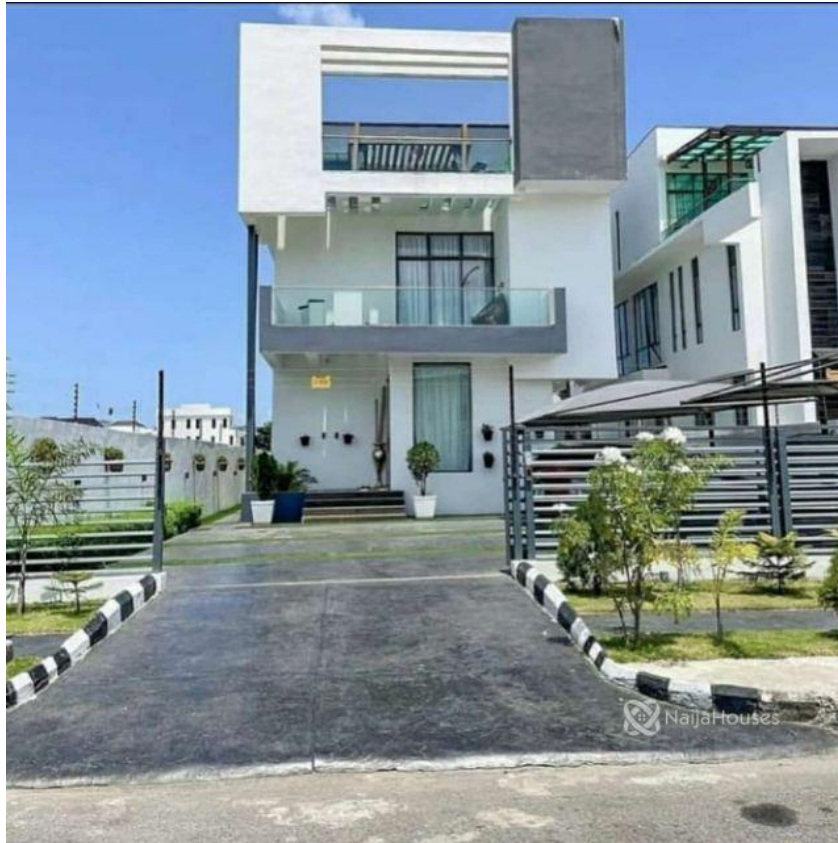

Osapa, Lekki, Lagos

Osapa, Lekki, Lagos

NGN 500,000,000.00

Benedict Azegba
Nigeria

Mobile: 07039229672
Office:
Fax:
nestscoutrealty@gmail.com

Property Details

Category **For Sale**

Status **Active**

Price/Sq Ft ₦

On
naijahouses.com
1202 days

Type **Duplex**

Built

Brand New 5 Bedroom Exquisitely Furnished Duplex with Swimming Pool and lots more...

Property Summary

Features

No Records Found