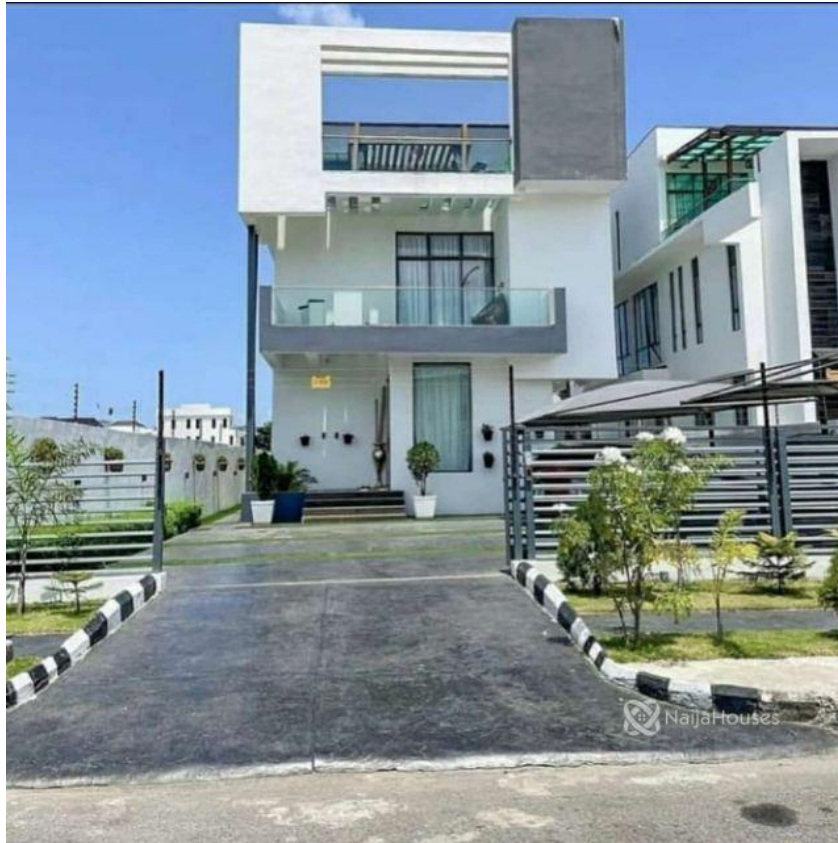

Osapa, Lekki, Lagos

Osapa, Lekki, Lagos

NGN 500,000,000.00

Benedict Azegba
Nigeria

Mobile: 07039229672
Office:
Fax:
nestscoutrealty@gmail.com

Property Details

Category **For Sale**

Status **Active**

Price/Sq Ft ₦

On
naijahouses.com
1262 days

Type **Duplex**

Built

Brand New 5 Bedroom Exquisitely Furnished Duplex with Swimming Pool and lots more...

Property Summary

Features

No Records Found