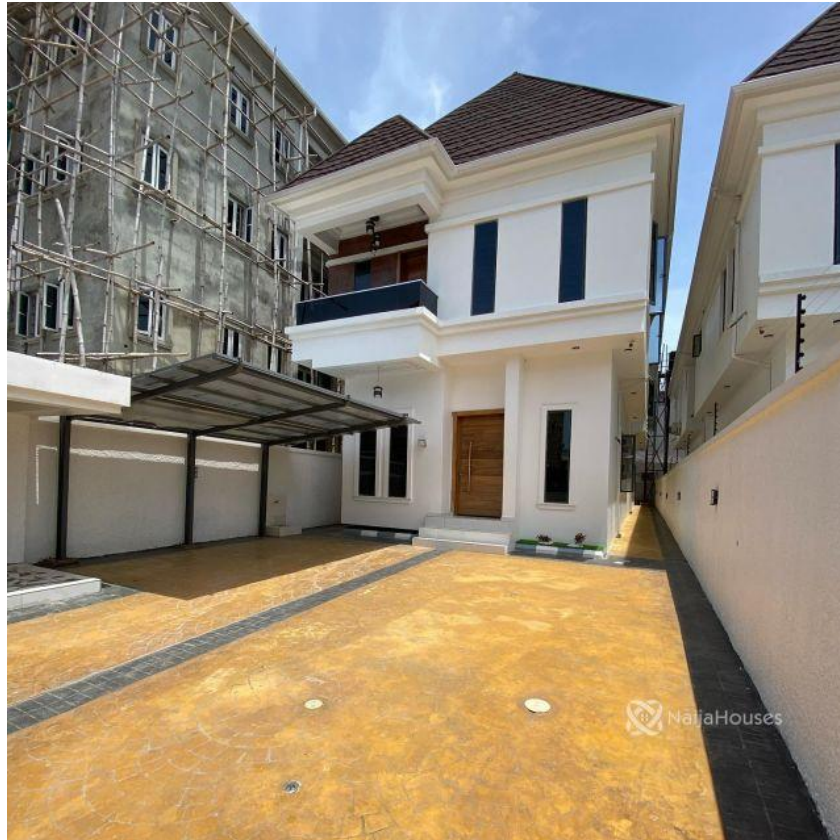

OSAPA, Lekki, Lagos

OSAPA, Lekki, Lagos

NGN 110,000,000.00

Kunle Showroom
Nigeria

Mobile: 08038636000
Office:
Fax:
sunriserubyltd@gmail.com

Property Details

Category **For Sale**

Status **Active**

Price/Sq Ft ₦

On
naijahouses.com
1648 days

Type **Duplex**

Built

New listing!!! 5 bedroom fully detached duplex @ OSAPA-LEKKI, Lagos Spacious compound Beautiful finish 100% privacy guaranteed Price -110M For inspection please call - 08038636000

Property Summary

Features

No Records Found

Property ID:	P2417823970
Category:	For Sale
Market Status:	Active
Listed Price:	110000000
Year Built:	
Property Size:	Sq m
Building Size:	Sq m
Lot Size:	Sq m
Price per Sq. Meter:	
Bedroom:	5
Bathroom:	5
Toilets:	5
Parking:	4
Service Fee:	
Other Fee:	
Tax Per Annum:	
Insurance Per Annum:	
HOA Per Annum:	