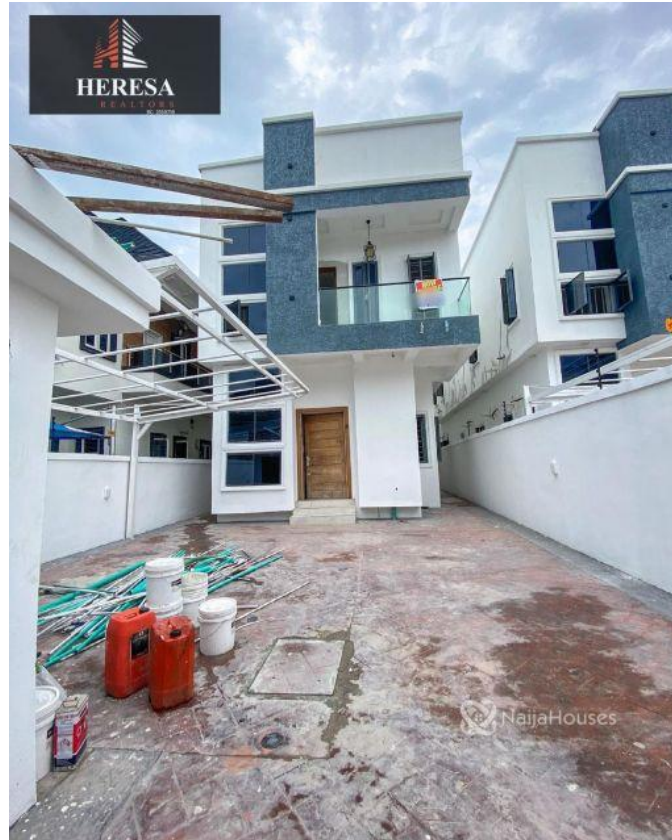

OSAPA, LAGOS, Lekki, Lekki, Lagos

OSAPA, LAGOS, Lekki, Lekki, Lagos

NGN 130,000,000.00

Oluchi Onuegbu
Nigeria

Mobile: 09091394938
Office:
Fax:
heresarealtors@gmail.com