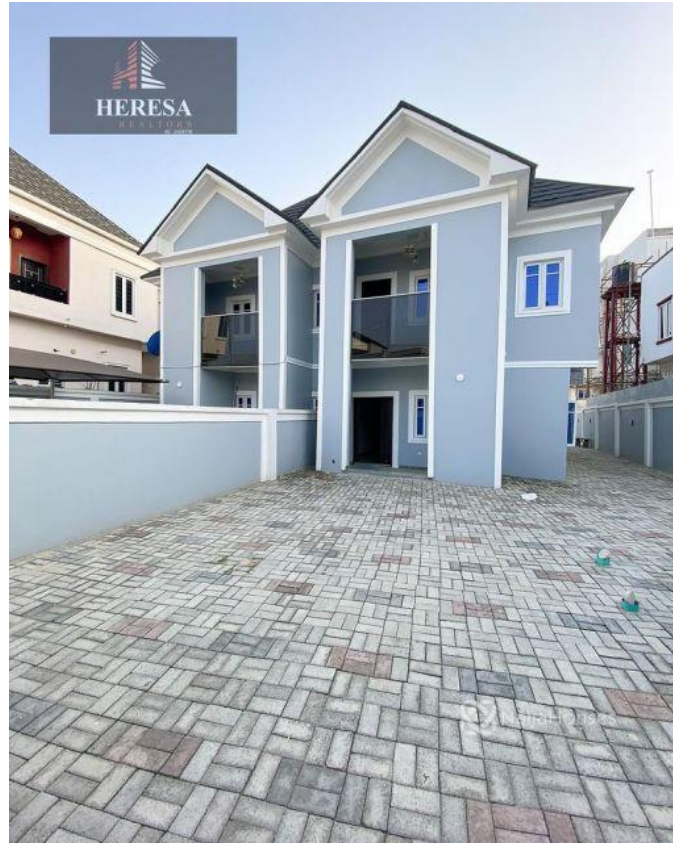

osapa Axis,lagos, Osapa, Lekki, Lagos

osapa Axis,lagos, Osapa, Lekki, Lagos

NGN 70,000,000.00

Oluchi Onuegbu

Nigeria

Mobile: 09091394938

Office:

Fax:

heresarealtors@gmail.com