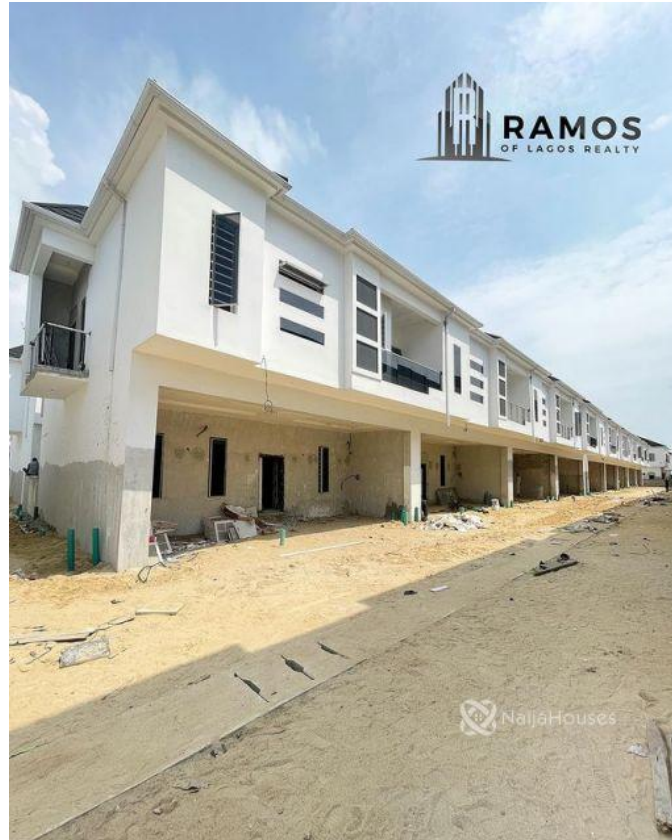

orchid,lekki, Lekki, Lekki, Lagos

orchid,lekki, Lekki, Lekki, Lagos

NGN 50,000,000.00

Ramos Of Lagos Realty
Nigeria

Mobile: 08133355522
Office:
Fax:
info@ramosofrealty.com