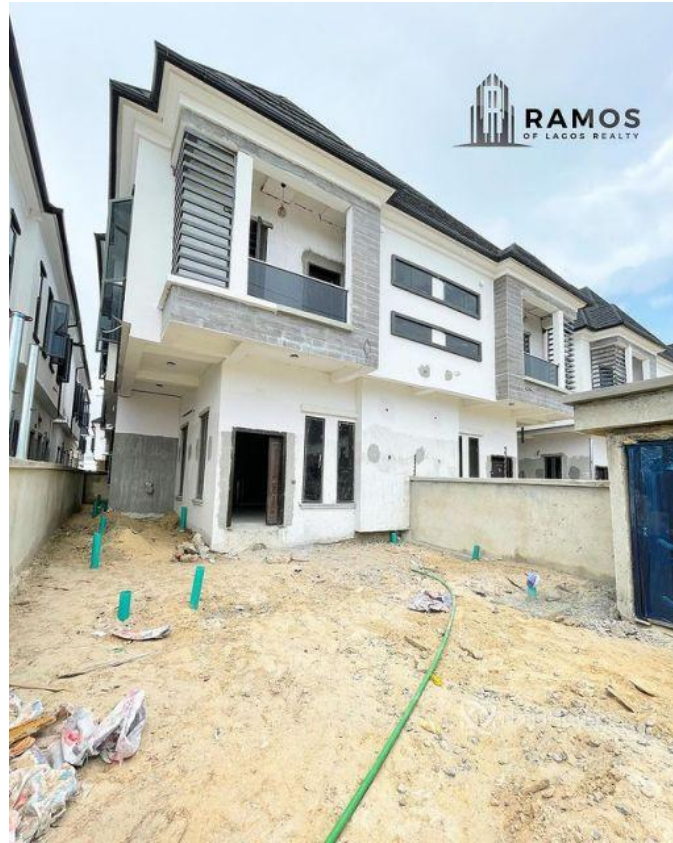

orchid,lekki, Lekki, Lekki, Lagos

orchid,lekki, Lekki, Lekki, Lagos

NGN 75,000,000.00

Ramos Of Lagos Realty
Nigeria

Mobile: 08133355522
Office:
Fax:
info@ramosofrealty.com