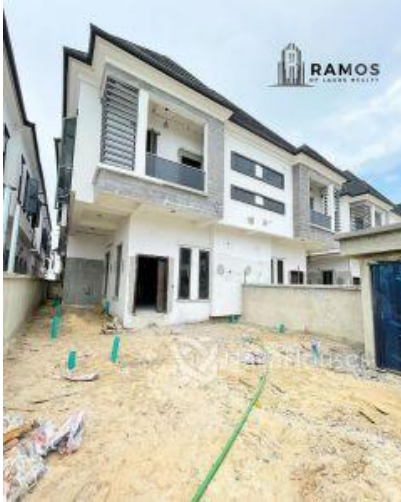

Property Summary

Features

No Records Found

Property ID:	P1010423907
Category:	For Sale
Market Status:	Active
Listed Price:	75000000
Year Built:	
Property Size:	Sq m
Building Size:	Sq m
Lot Size:	100Sq m
Price per Sq. Meter:	
Bedroom:	4
Bathroom:	
Toilets:	
Parking:	
Service Fee:	
Other Fee:	
Tax Per Annum:	
Insurance Per Annum:	
HOA Per Annum: