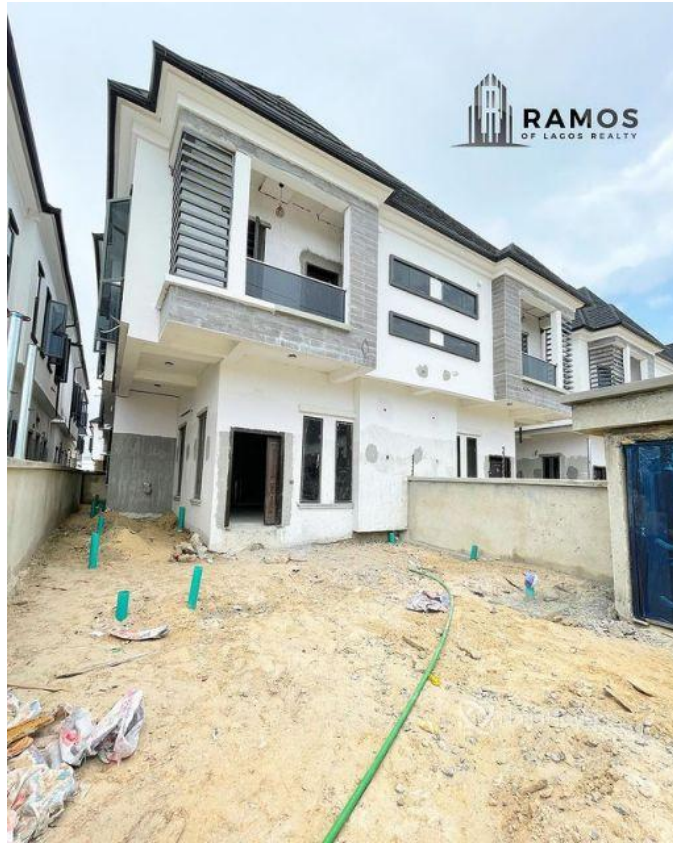

orchid,lekki, Lekki, Lekki, Lagos

orchid,lekki, Lekki, Lekki, Lagos

NGN 75,000,000.00

Ramos Of Lagos Realty
Nigeria

Mobile: 08133355522
Office:
Fax:
info@ramosofrealty.com