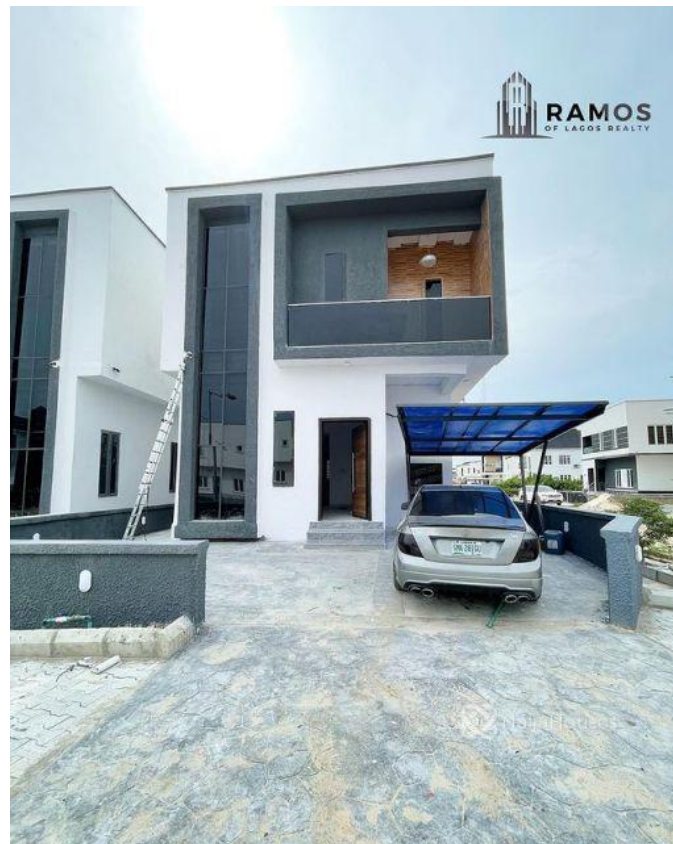

orchid,lekki, Lekki, Lekki, Lagos

orchid,lekki, Lekki, Lekki, Lagos

NGN 85,000,000.00

Ramos Of Lagos Realty
Nigeria

Mobile: 08133355522
Office:
Fax:
info@ramosofrealty.com