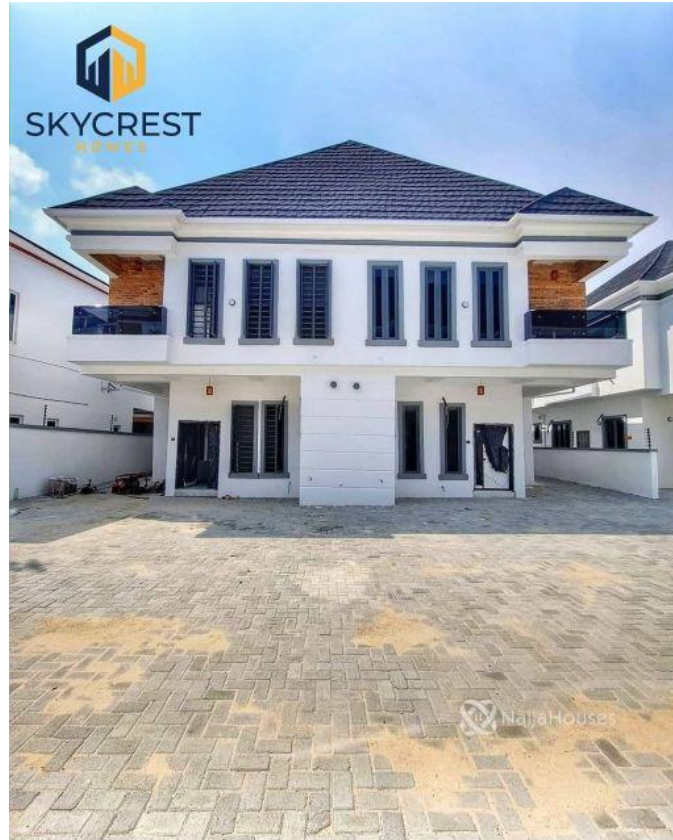

Orchid Road, Lekki 2nd Tollgate, Lagos, Lekki, Lekki, Lagos

Orchid Road, Lekki 2nd Tollgate, Lagos, Lekki, Lekki, Lagos

NGN 65,000,000.00

SkyCrest Homes
Nigeria

Mobile: 07032517020
Office:
Fax:
investhub.ng@gmail.com

Property Details

Category **For Sale**

Status **Active**

Price/Sq Ft ₦

On
naijahouses.com
1214 days

Type
Terraces

Built

This Brand New 4bedrooms SEMI DETACHED DUPLEX WITH BQ is available for sale // LOCATION is Orchid Road, Lekki 2nd Tollgate,Lagos . // PRICE: ₦65M

Property Summary

Features

No Records Found

Property ID:	P5656212821
Category:	For Sale
Market Status:	Active
Listed Price:	65000000
Year Built:	
Property Size:	Sq m
Building Size:	Sq m
Lot Size:	Sq m
Price per Sq. Meter:	
Bedroom:	4
Bathroom:	
Toilets:	
Parking:	
Service Fee:	
Other Fee:	
Tax Per Annum:	
Insurance Per Annum:	
HOA Per Annum:	