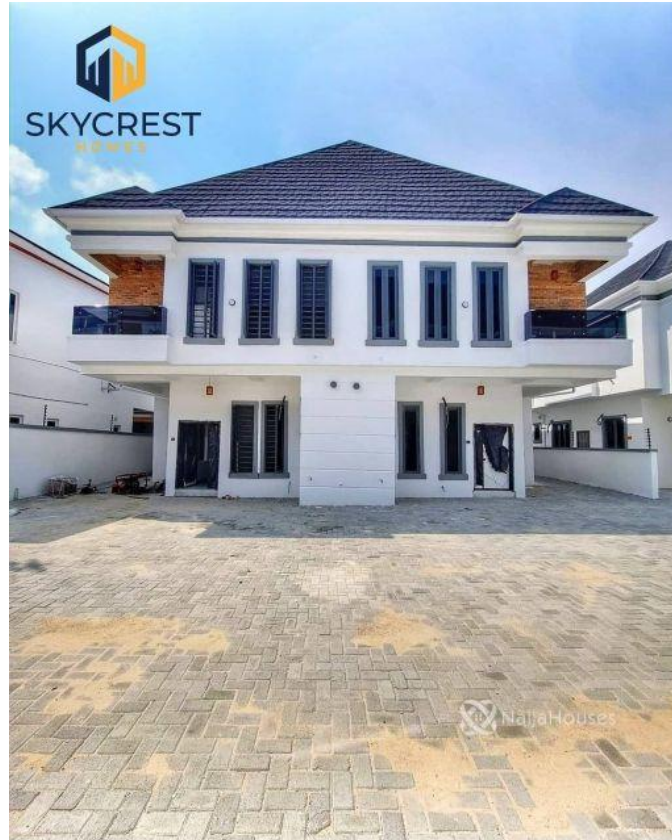

Orchid Road, Lekki 2nd Tollgate, Lagos, Lekki, Lekki, Lagos

Orchid Road, Lekki 2nd Tollgate, Lagos, Lekki, Lekki, Lagos

NGN 65,000,000.00

SkyCrest Homes
Nigeria

Mobile: 07032517020
Office:
Fax:
investhub.ng@gmail.com

Property Details

Category **For Sale**

Status **Active**

Price/Sq Ft ₦

On
naijahouses.com
1207 days

Type
Terraces

Built

This Brand New 4bedrooms SEMI DETACHED DUPLEX WITH BQ is available for sale // LOCATION is Orchid Road, Lekki 2nd Tollgate,Lagos . // PRICE: ₦65M

Property Summary

Features

No Records Found

Property ID:	P5656212821
Category:	For Sale
Market Status:	Active
Listed Price:	65000000
Year Built:	
Property Size:	Sq m
Building Size:	Sq m
Lot Size:	Sq m
Price per Sq. Meter:	
Bedroom:	4
Bathroom:	
Toilets:	
Parking:	
Service Fee:	
Other Fee:	
Tax Per Annum:	
Insurance Per Annum:	
HOA Per Annum:	