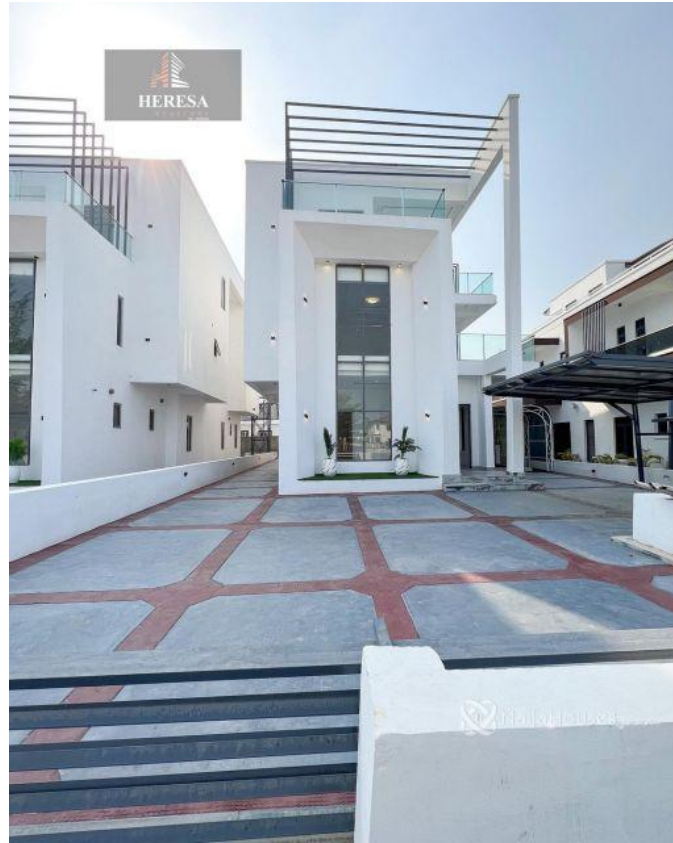

Orchid, Lekki Phase 1, Lekki, Lagos

Orchid, Lekki Phase 1, Lekki, Lagos

NGN 180,000,000.00

Oluchi Onuegbu

Nigeria

Mobile: 09091394938

Office:

Fax:

heresarealtors@gmail.com