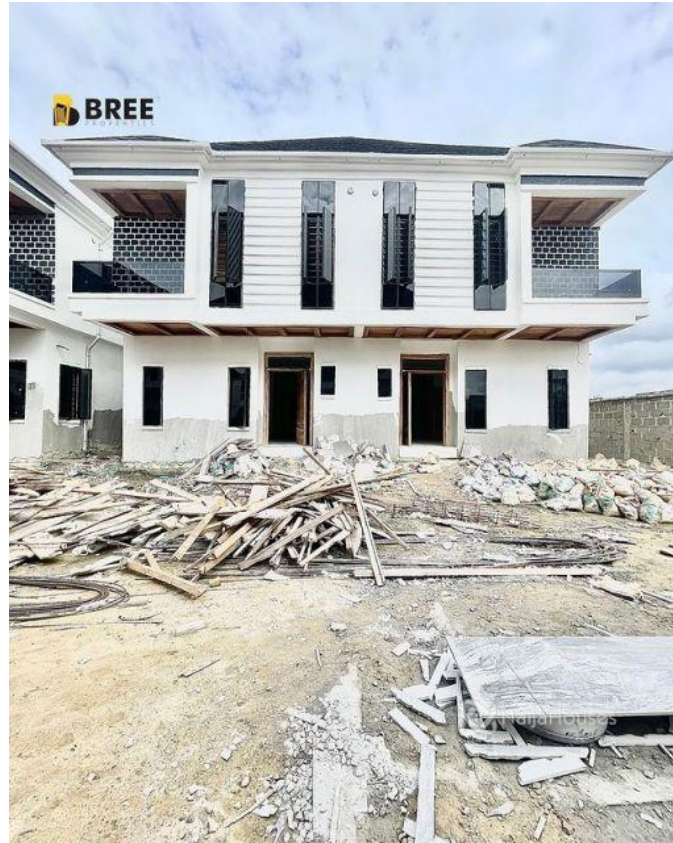

orchid, Lekki, Lekki, Lagos

orchid, Lekki, Lekki, Lagos

NGN 75,000,000.00

Bree Properties
Nigeria

Mobile: 08034775667
Office:
Fax:
Breepropertiesng@yahoo.com