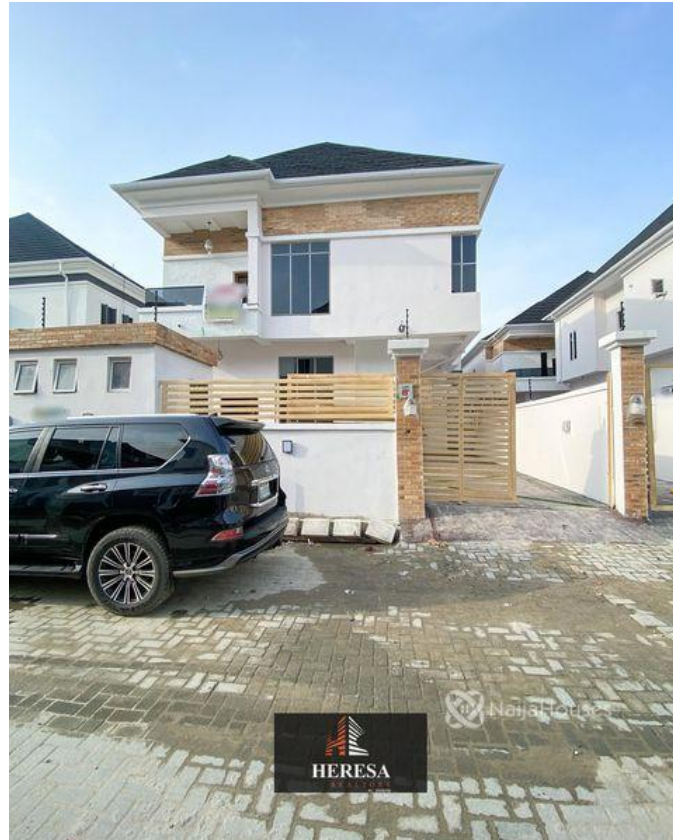

orchid, Lekki, Lekki, Lagos

orchid, Lekki, Lekki, Lagos

NGN 95,000,000.00

Oluchi Onuegbu

Nigeria

Mobile: 09091394938

Office:

Fax:

heresarealtors@gmail.com

Property Details

Category **For Sale**

Status **Expired**

Price/Sq Ft ₦

On
naijahouses.com
1040 days

Type **Duplex**

Built

NEW!! SPACIOUS 4 BEDROOM FULLY DETACHED DUPLEX WITH BQ FOR SALE

..... LOCATION: Orchid , Lagos PRICE: N95M Features: -Rooms En suite -2 living rooms -Tiled floor -Water treatment -1 bq -Musical speaker -Wardrobes -Spacious rooms -POP ceiling -Fitted Kitchen -Shower -Balcony -Jacuzzi -Parking Space -Serene environment -Gated estate

Property Summary

Features

No Records Found

Property ID:	P9069814865
Category:	For Sale
Market Status:	Expired
Listed Price:	95000000
Year Built:	
Property Size:	Sq m
Building Size:	Sq m
Lot Size:	100Sq m
Price per Sq. Meter:	
Bedroom:	4
Bathroom:	
Toilets:	
Parking:	
Service Fee:	
Other Fee:	
Tax Per Annum:	
Insurance Per Annum:	
HOA Per Annum:	