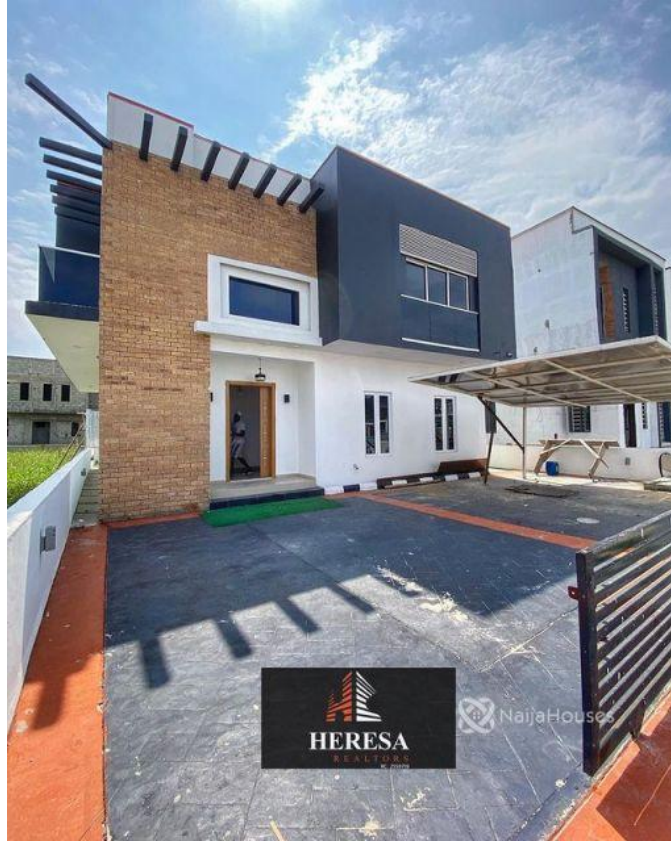

Orchid, Lagos, Lekki, Lekki, Lagos

Orchid, Lagos, Lekki, Lekki, Lagos

NGN 100,000,000.00

Oluchi Onuegbu
Nigeria

Mobile: 09091394938
Office:
Fax:
heresarealtors@gmail.com