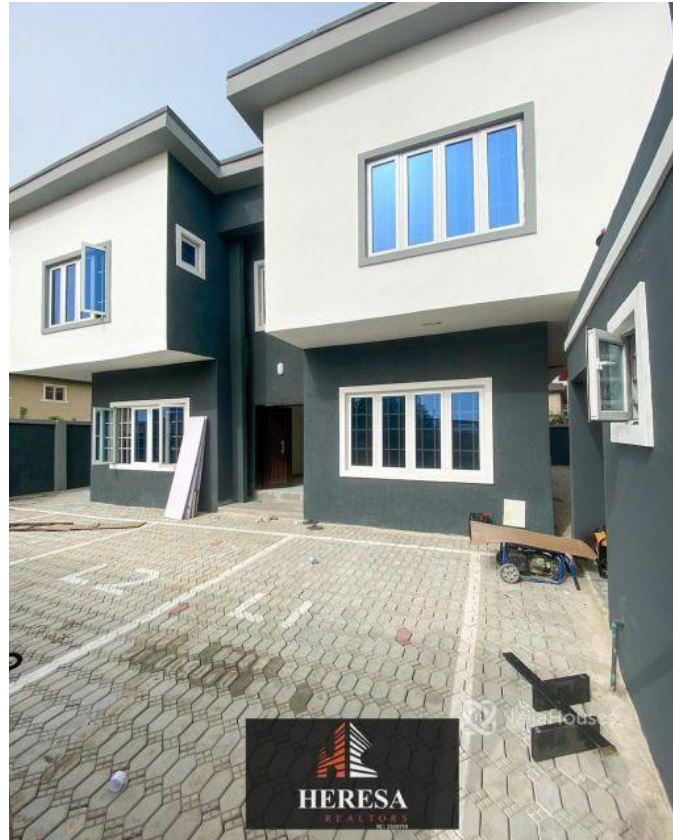

ORCHID ,LAGOS, Lekki, Lekki, Lagos

ORCHID ,LAGOS, Lekki, Lekki, Lagos

NGN 48,000,000.00

Oluchi Onuegbu
Nigeria

Mobile: 09091394938
Office:
Fax:
heresarealtors@gmail.com